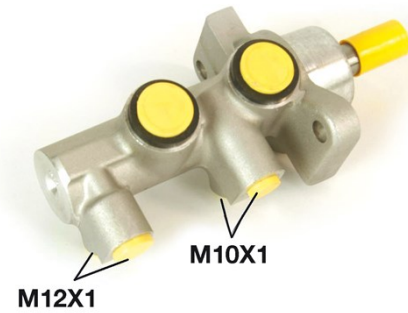

Brake master cylinder M 59 025

Brake master cylinder technical data

Axle	Diameter 22,2 mm
Thread	Braking system DELCO
Material Aluminium	Position

EANCode
8432509610954

Compatible vehicles

OPEL				
Model	Type	Kw	Year	
ASTRA F (T92)	1.4 (F19, M19)	55	09/91 09/93	
ASTRA F (T92)	1.4 (F19, M19)	60	09/92 09/98	
ASTRA F (T92)	1.4 i (F19, M19)	44	09/91 09/98	
ASTRA F (T92)	1.4 i 16V (F19, M19)	66	02/96 09/98	
ASTRA F (T92)	1.4 Si (F19, M19)	60	03/92 09/98	
ASTRA F (T92)	1.6 (F19, M19)	55	09/95 09/98	
ASTRA F (T92)	1.6 i (F19, M19)	55	03/92 09/98	
ASTRA F (T92)	1.6 i (F19, M19)	52	05/93 07/96	
ASTRA F (T92)	1.6 i 16V (F19, M19)	74	08/94 09/98	
ASTRA F (T92)	1.6 Si (F19, M19)	74	05/92 12/94	
ASTRA F (T92)	1.7 D (F19, M19)	42	03/92 09/92	
ASTRA F (T92)	1.7 D (F19, M19)	44	07/92 09/98	
ASTRA F (T92)	1.7 TDS (F19, M19)	60	03/92 09/98	
ASTRA F (T92)	1.8 i (F19, M19)	66	03/92 09/98	
ASTRA F (T92)	1.8 i 16V (F19, M19)	85	09/95 08/97	
ASTRA F (T92)	1.8 i 16V (F19, M19)	82	09/95 09/96	
ASTRA F (T92)	1.8 i 16V (F19, M19)	85	11/94 09/98	
ASTRA F (T92)	2.0 i 16V (F19, M19)	100	02/95 09/98	
ASTRA F CLASSIC Estate (T92)	1.4 i (F35, M35)	44	01/98 01/05	