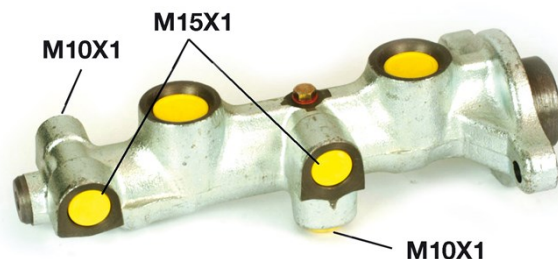

# Brake master cylinder M 59 028

## Brake master cylinder technical data

<b>Axle</b>	<b>Diameter</b> 20,64 mm
<b>Thread</b>	<b>Braking system</b> DELCO
<b>Material</b> Cast Iron	<b>Position</b>

**EANCode**  
8432509610985