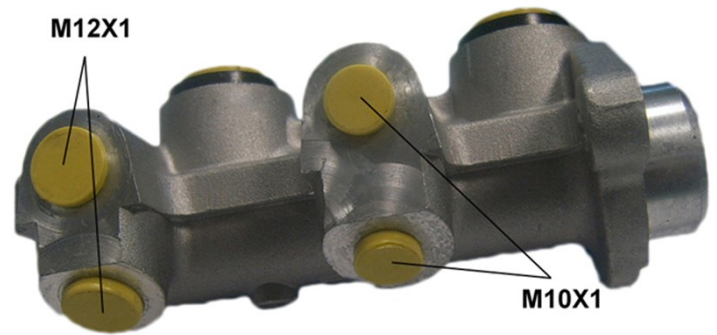

Brake master cylinder M 59 031

Brake master cylinder technical data

Axle	Diameter 20,64 mm
Thread	Braking system DELCO
Material Aluminium	Position

EA NCode
8432509611012

Compatible vehicles

CHEVROLET

Model	Type	Kw	Year
CORSA Pickup	1.0	44	08/97 07/00
CORSA Pickup	1.0	50	08/97 07/02
CORSA Pickup	1.0	47	08/99 07/02
CORSA Pickup	1.4 GLS	44	08/94 07/97
CORSA Saloon	1.0	44	03/94 07/00
CORSA Saloon	1.0	50	08/97 07/02
CORSA Saloon	1.0	47	08/99 07/02
CORSA Saloon	1.4 GLS	44	08/94 07/97