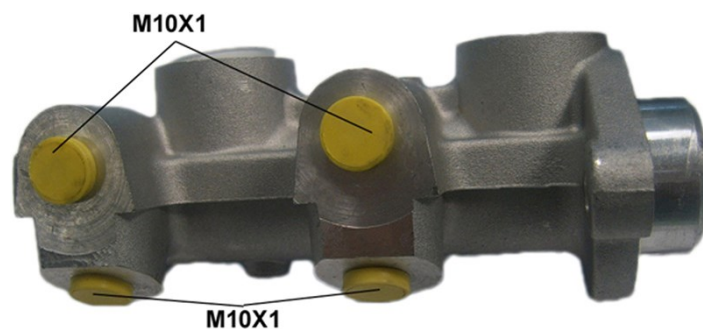

Brake master cylinder M 59 035

Brake master cylinder technical data

Axle	Diameter 20,64 mm
Thread 10 x 1 (4)	Braking system DELCO
Material Aluminium	Position
EANCode 8432509611050	

Compatible vehicles

OPEL			
Model	Type	Kw	Year
CORSA A Box (S83)	1.0 (F08, W5L)	33	02/86 04/89
CORSA A Hatchback (S83)	1.0 (F08, M08, F68, M68)	33	09/82 03/93
CORSA A TR (S83)	1.0 (F11, M11, F19, M19)	33	09/82 09/92
KADETT E (T85)	1.2 (C19, D19)	40	09/84 07/86
KADETT E (T85)	1.3 i Cat (C19, D19)	44	09/85 08/91
KADETT E (T85)	1.3 N (C19, D19)	44	09/84 08/89
KADETT E (T85)	1.3 S (C19, D19)	55	09/84 08/87
KADETT E (T85)	1.4 i (C19, D19)	44	01/90 08/91
KADETT E (T85)	1.4 S (C19, D19)	55	01/90 08/91
KADETT E (T85)	1.5 TD (C19, D19)	53	07/88 08/91
KADETT E (T85)	1.6 D (C19, D19)	40	09/84 01/89
KADETT E (T85)	1.6 i (C19, D19)	55	09/86 08/91
KADETT E (T85)	1.6 i Cat (C19, D19)	55	09/86 08/91
KADETT E (T85)	1.6 S (C19, D19)	66	09/84 08/86
KADETT E (T85)	1.6 S (C19, D19)	60	09/86 08/91
KADETT E (T85)	1.7 D (C19, D19)	42	02/89 08/91
KADETT E (T85)	1.8 (C19, D19)	84	09/87 08/90
KADETT E (T85)	1.8 i (C19, D19)	85	09/84 08/86
KADETT E (T85)	1.8 i (C19, D19)	66	09/90 08/91