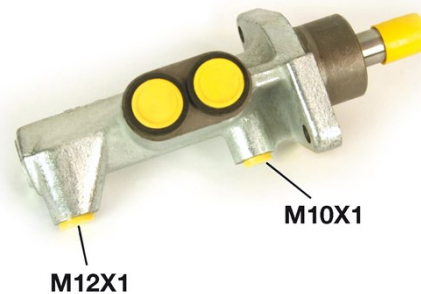

Brake master cylinder M 59 038

Brake master cylinder technical data

Axle	Diameter 22,2 mm
Thread	Braking system ATE
Material Cast Iron	Position

EANCode
8432509611081

Compatible vehicles

OPEL				
Model	Type	Kw	Year	
ASTRA F (T92)	1.4 (F19, M19)	55	09/91 09/93	
ASTRA F (T92)	1.4 (F19, M19)	60	09/92 09/98	
ASTRA F (T92)	1.4 i (F19, M19)	44	09/91 09/98	
ASTRA F (T92)	1.4 i 16V (F19, M19)	66	02/96 09/98	
ASTRA F (T92)	1.4 Si (F19, M19)	60	03/92 09/98	
ASTRA F (T92)	1.6 (F19, M19)	55	09/95 09/98	
ASTRA F (T92)	1.6 i (F19, M19)	55	03/92 09/98	
ASTRA F (T92)	1.6 i (F19, M19)	52	05/93 07/96	
ASTRA F (T92)	1.6 i 16V (F19, M19)	74	08/94 09/98	
ASTRA F (T92)	1.6 Si (F19, M19)	74	05/92 12/94	
ASTRA F (T92)	1.7 D (F19, M19)	42	03/92 09/92	
ASTRA F (T92)	1.7 D (F19, M19)	44	07/92 09/98	
ASTRA F (T92)	1.7 TDS (F19, M19)	60	03/92 09/98	
ASTRA F (T92)	1.8 i (F19, M19)	66	03/92 09/98	
ASTRA F (T92)	1.8 i 16V (F19, M19)	85	09/95 08/97	
ASTRA F (T92)	1.8 i 16V (F19, M19)	82	09/95 09/96	
ASTRA F (T92)	1.8 i 16V (F19, M19)	85	11/94 09/98	
ASTRA F (T92)	2.0 i 16V (F19, M19)	100	02/95 09/98	
ASTRA F CLASSIC Estate (T92)	1.4 i (F35, M35)	44	01/98 01/05	