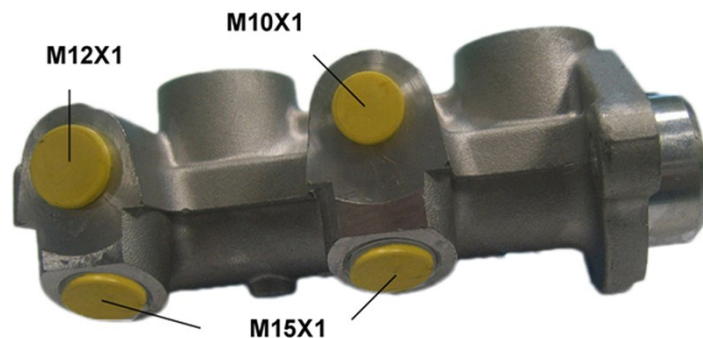

Brake master cylinder M 59 049

Brake master cylinder technical data

Axle	Diameter 20,64 mm
Thread	Braking system DELCO
Material Aluminium	Position
EANCode 8432509637920	

Compatible vehicles

OPEL				
Model	Type	Kw	Year	
ASCONA C (J82)	1.3 S (F11, M11, F68, M68)	55	09/81 08/88	
ASCONA C (J82)	1.6 (F11, F68, M11, M68)	60	09/86 08/88	
ASCONA C (J82)	1.6 (F11, M11, F68, M68)	55	09/81 09/87	
ASCONA C (J82)	1.6 D (F11, M11, F68, M68)	40	03/82 08/88	
ASCONA C (J82)	1.6 i (F11, M11, F68, M68)	55	09/87 08/88	
ASCONA C (J82)	1.6 i Cat (F11, M11, F68, M68)	55	09/86 08/88	
ASCONA C (J82)	1.8 (F11, M11, F68, M68)	62	09/87 08/88	
ASCONA C (J82)	2.0 i (F11, M11, F68, M68)	74	08/87 08/88	
ASCONA C (J82)	2.0 i (F11, M11, F68, M68)	85	09/86 08/88	
ASCONA C (J82)	2.0 i Cat (F11, M11, F68, M68)	85	09/86 08/88	
ASCONA C (J82)	2.0 i GT (F11, M11, F68, M68)	95	03/87 08/88	
ASCONA C Hatchback (J82)	1.3 S (F68, M68)	55	09/81 08/88	
ASCONA C Hatchback (J82)	1.6 (F68, M68)	55	09/81 08/88	
ASCONA C Hatchback (J82)	1.6 (F68, M68)	60	09/86 08/88	
ASCONA C Hatchback (J82)	1.6 i (F68, M68)	55	09/87 08/88	
ASCONA C Hatchback (J82)	1.6 i Cat (F68, M68)	55	09/86 08/88	
ASCONA C Hatchback (J82)	1.8 (F68, M68)	62	09/87 08/88	
ASCONA C Hatchback (J82)	2.0 i (F68, M68)	85	09/86 08/88	
ASCONA C Hatchback (J82)	2.0 i Cat (F68, M68)	85	09/86 08/88	