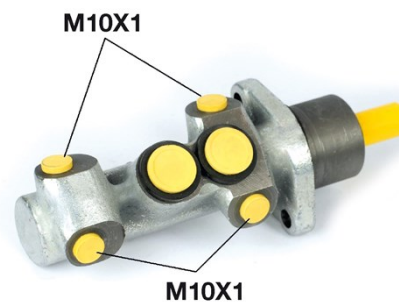

Brake master cylinder M 61 023

Brake master cylinder technical data

Axle	Diameter 23,81 mm
Thread 10 x 1 (4)	Braking system Bendix
Material Cast Iron	Position

EA NCode
8432509611326

Compatible vehicles

CITROËN

Model	Type	kW/CV	Year
ZX (N2)	2.0 i 16V	110/150	06/94 06/97

PEUGEOT

Model	Type	kW/CV	Year
405 II (4B)	2.0	89/121	08/92 10/95
405 II (4B)	2.0 16V	110/150	06/94 10/95
405 II (4B)	2.0 MI-16	112/152	08/92 10/95
405 II (4B)	2.0 T 16 X4	144/196	08/92 10/95
405 II Break (4E)	2.0 4x4	144/196	08/92 12/95