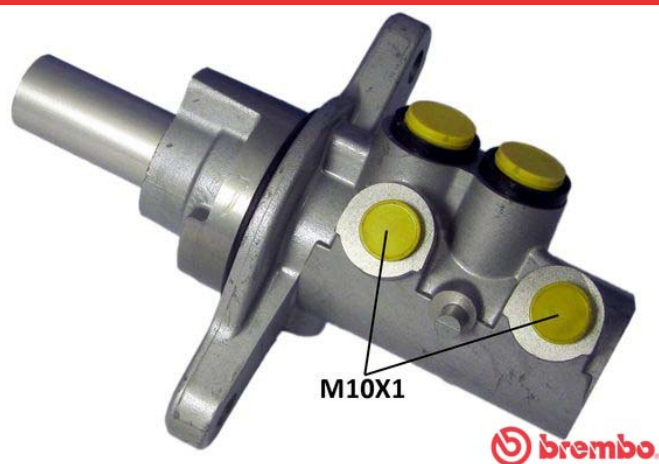

Brake master cylinder M 61 130

Brake master cylinder technical data

Axle	Diameter 20,64 mm
Thread 10 x 1 (2)	Braking system Bosch
Material Aluminium	Position

EANCode
8432509654620

Compatible vehicles

CITROËN

Model	Type	Kw	Year
C1 (PM_, PN_)	1.0	50	06/05 09/14
C1 (PM_, PN_)	1.4 HDi	40	06/05 09/14

PEUGEOT

Model	Type	Kw	Year
107 (PM_, PN_)	1.0	50	06/05 05/14
107 (PM_, PN_)	1.4 HDi	40	06/05 05/14

TOYOTA

Model	Type	Kw	Year
AYGO (_B1_)	1.0 (KGB10_)	50	07/05 05/14
AYGO (_B1_)	1.0 GPL (KGB10_)	50	07/05 05/14
AYGO (_B1_)	1.4 HDi (WNB10_)	40	07/05 08/10