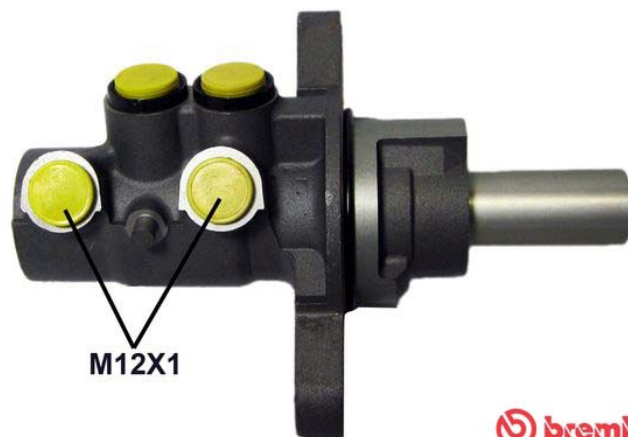

Brake master cylinder M 61 135

Brake master cylinder technical data

Axle	Diameter 20,64 mm
Thread 12 x 1 (2)	Braking system
Material Aluminium	Position

EANCode
8432509654637

Compatible vehicles

CITROËN

Model	Type	Kw	Year
C1 (PM_, PN_)	1.0	50	06/05 09/14
C1 (PM_, PN_)	1.4 HDi	40	06/05 09/14

PEUGEOT

Model	Type	Kw	Year
107 (PM_, PN_)	1.0	50	06/05 05/14
107 (PM_, PN_)	1.4 HDi	40	06/05 05/14

TOYOTA

Model	Type	Kw	Year
AYGO (_B1_)	1.0 (KGB10_)	50	07/05 05/14
AYGO (_B1_)	1.0 GPL (KGB10_)	50	07/05 05/14
AYGO (_B1_)	1.4 HDi (WNB10_)	40	07/05 08/10