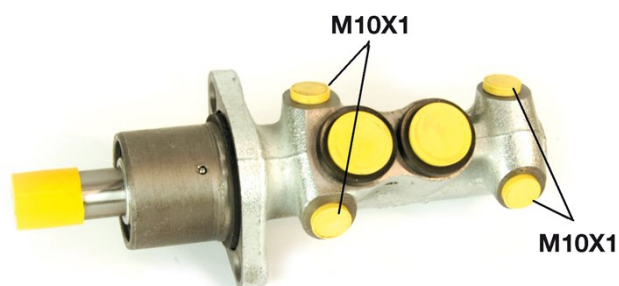

Brake master cylinder M 68 029

Brake master cylinder technical data

Axle	Diameter 20,64 mm
Thread 10 x 1 (4)	Braking system ATE
Material Aluminium	Position
EANCode 8432509612101	

Compatible vehicles

RENAULT				
Model	Type	Kw	Year	
21 (B48_)	1.4 (B48D)	51	09/89 05/93	
21 (B48_)	1.7 (B48E)	66	09/89 06/94	
21 (B48_)	1.7 (B48F)	54	09/89 10/92	
21 (B48_)	2.0 (B48C)	88	09/89 12/93	
21 (B48_)	2.0 (B48R/Y)	99	02/90 10/92	
21 (B48_)	2.0 4x4 (B48R/Y)	99	09/90 10/92	
21 (B48_)	2.1 D (B480)	51	04/92 06/94	
21 (B48_)	2.1 D (B48V/B48O)	53	09/89 12/92	
21 (B48_)	2.1 Turbo-D (B486, B488, B48V)	65	09/89 06/94	
21 (B48_)	2.2 (B48K)	79	09/89 06/94	
21 (B48_)	2.2 4x4 (B48K)	79	07/90 06/94	
21 Box (S48_)	1.7	65	06/86 04/95	
21 Box (S48_)	2.1 D	49	06/86 08/94	
21 Estate (K48_)	1.7 (K/S481)	55	06/86 03/93	
21 Estate (K48_)	1.7 (K/S482)	65	10/86 12/88	
21 Estate (K48_)	1.7 (K48M)	54	06/86 12/89	
21 Estate (K48_)	2.0 (K483)	85	06/86 12/88	
21 Estate (K48_)	2.0 (K48C)	88	03/86 12/93	
21 Estate (K48_)	2.0 (K48R)	99	06/90 02/94	