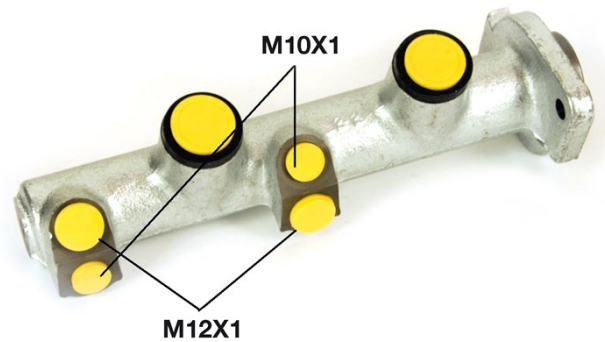

Brake master cylinder M 68 033

Brake master cylinder technical data

Axle	Diameter 20,64 mm
Thread	Braking system Bendix
Material Cast Iron	Position

EANCode
8432509612149

Compatible vehicles

RENAULT

Model	Type	Kw	Year
20 (127_)	2.0 (1272)	80	10/77 10/80
20 (127_)	2.0 (1277)	76	10/80 12/83
20 (127_)	2.1 Diesel (1276)	47	10/80 12/83
20 (127_)	2.1 TD	63	01/82 12/83
25 (B29_)	2.0	88	03/87 12/93
25 (B29_)	2.2 (B29E)	91	04/84 12/89
25 (B29_)	2.8 V6 Injection (B29A)	100	06/86 02/88
30 (127_)	2.1 Turbo-D (1270)	63	02/82 03/86