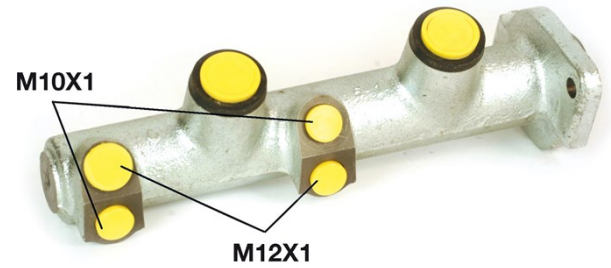

Brake master cylinder M 68 079

Brake master cylinder technical data

Axle	Diameter 22 mm
Thread	Braking system
Material Cast Iron	Position
EA NCode 8432509638910	

Compatible vehicles

RENAULT

Model	Type	Kw	Year
25 (B29_)	2.0	88	03/87 12/93