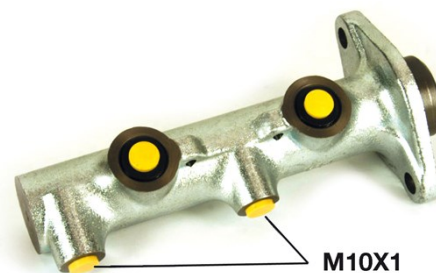

Brake master cylinder M 71 002

Brake master cylinder technical data

| | |
|------------------------------|------------------------------|
| Axle | Diameter 22,23 mm |
| Thread 10 x 1 (2) | Braking system TRW |
| Material Cast Iron | Position |

EANCode
8432509612279

Compatible vehicles

| SAAB | | | | |
|-------------------|----------------|-----|-------------|--|
| Model | Type | Kw | Year | |
| 90 | 2.0 | 74 | 08/84 08/87 | |
| 900 I (AC4, AM4) | 2.0 | 74 | 10/85 09/88 | |
| 900 I (AC4, AM4) | 2.0 -16 | 92 | 01/86 12/88 | |
| 900 I (AC4, AM4) | 2.0 c | 74 | 07/82 12/88 | |
| 900 I (AC4, AM4) | 2.0 EMS | 87 | 01/79 12/80 | |
| 900 I (AC4, AM4) | 2.0 Turbo | 110 | 01/86 12/88 | |
| 900 I (AC4, AM4) | 2.0 Turbo | 103 | 10/86 12/91 | |
| 900 I (AC4, AM4) | 2.0 Turbo-16 | 118 | 11/85 12/93 | |
| 900 I (AC4, AM4) | 2.0 Turbo-16 S | 129 | 01/84 12/88 | |
| 900 I Combi Coupe | 2.0 -16 | 92 | 01/86 12/88 | |
| 900 I Combi Coupe | 2.0 -16 | 93 | 01/89 08/92 | |
| 900 I Combi Coupe | 2.0 c | 79 | 09/78 08/84 | |
| 900 I Combi Coupe | 2.0 c | 74 | 09/79 12/88 | |
| 900 I Combi Coupe | 2.0 EMS | 87 | 09/78 08/79 | |
| 900 I Combi Coupe | 2.0 i | 81 | 09/85 08/90 | |
| 900 I Combi Coupe | 2.0 i | 85 | 11/80 12/88 | |
| 900 I Combi Coupe | 2.0 Turbo | 110 | 01/86 12/88 | |
| 900 I Combi Coupe | 2.0 Turbo | 107 | 09/78 07/85 | |
| 900 I Combi Coupe | 2.0 Turbo | 103 | 10/86 12/91 | |