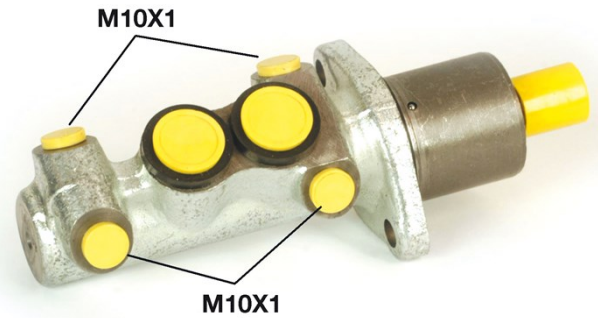

# Brake master cylinder M 85 006

## Brake master cylinder technical data

<b>Axle</b>	<b>Diameter</b> 20,64 mm
<b>Thread</b> 10 x 1 (4)	<b>Braking system</b> ATE
<b>Material</b> Cast Iron	<b>Position</b>

**EANCode**  
8432509612569