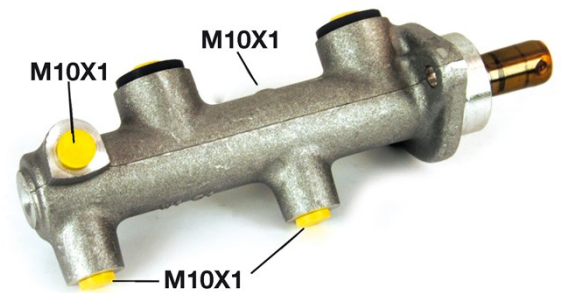

Brake master cylinder M 85 008

Brake master cylinder technical data

Axle	Diameter 23,81 mm
Thread 10 x 1 (4)	Braking system ATE
Material Aluminium	Position

EANCode
8432509612583

Compatible vehicles

AUDI

Model	Type	Kw	Year
100 (44, 44Q, C3)	1.8	65	02/86 07/88
100 (44, 44Q, C3)	1.8	55	08/82 12/87
100 (44, 44Q, C3)	1.8	66	08/83 07/89
100 (44, 44Q, C3)	1.8 Cat	66	03/85 11/90
100 (44, 44Q, C3)	1.8 quattro	65	08/86 07/90
100 (44, 44Q, C3)	1.8 quattro	66	10/84 07/88
100 (44, 44Q, C3)	1.9	74	08/82 07/84
100 (44, 44Q, C3)	2.0	85	08/84 12/87
100 (44, 44Q, C3)	2.0	83	08/86 11/87
100 (44, 44Q, C3)	2.0 Cat	85	01/88 11/90
100 (44, 44Q, C3)	2.0 D	51	08/82 07/88
100 (44, 44Q, C3)	2.0 D Turbo	74	03/88 11/90
100 (44, 44Q, C3)	2.0 D Turbo	64	08/82 02/88
100 (44, 44Q, C3)	2.1	100	08/82 07/84
100 (44, 44Q, C3)	2.2	79	08/82 07/84
100 (44, 44Q, C3)	2.2	96	08/82 07/84
100 (44, 44Q, C3)	2.2	101	08/84 12/88
100 (44, 44Q, C3)	2.2	85	10/84 09/86