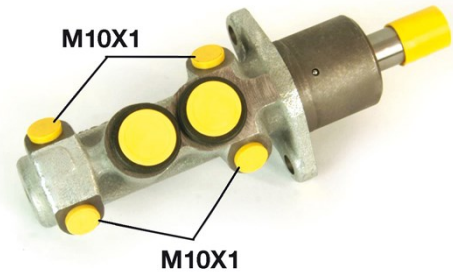

Brake master cylinder M 85 010

Brake master cylinder technical data

Axle	Diameter 23,81 mm
Thread 10 x 1 (4)	Braking system ATE
Material Aluminium	Position

EANCode
8432509612606

Compatible vehicles

AUDI				
Model	Type	Kw	Year	
100 (4A2, C4)	2.0	74	12/90 07/94	
100 (4A2, C4)	2.0 E	85	12/90 07/94	
100 (4A2, C4)	2.0 E 16V	103	01/92 07/94	
100 (4A2, C4)	2.0 E 16V quattro	103	07/92 07/94	
100 (4A2, C4)	2.0 E quattro	85	12/90 07/92	
100 (4A2, C4)	2.3 E	98	12/90 07/94	
100 (4A2, C4)	2.3 E quattro	98	12/90 07/94	
100 (4A2, C4)	2.4 D	60	12/90 07/94	
100 (4A2, C4)	2.5 TDI	85	12/90 07/94	
100 (4A2, C4)	2.6	110	03/92 07/94	
100 (4A2, C4)	2.6	102	07/93 07/94	
100 (4A2, C4)	2.6 quattro	110	04/92 07/94	
100 (4A2, C4)	2.8 E	128	12/90 07/94	
100 (4A2, C4)	2.8 E quattro	128	12/90 07/94	
100 Avant (44, 44Q, C3)	2.2 Cat	101	06/89 11/90	
100 Avant (44, 44Q, C3)	2.3	98	03/90 11/90	
100 Avant (4A5, C4)	2.0 E	74	09/91 07/94	
100 Avant (4A5, C4)	2.0 E	85	09/91 07/94	