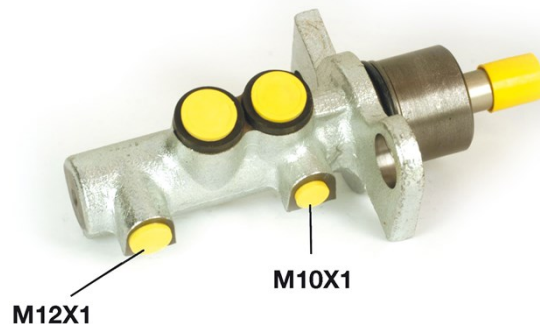

# Brake master cylinder M 85 015

## Brake master cylinder technical data

<b>Axle</b>	<b>Diameter</b> 23,81 mm
<b>Thread</b>	<b>Braking system</b> TRW
<b>Material</b> Cast Iron	<b>Position</b>

**EANCode**  
8432509612651