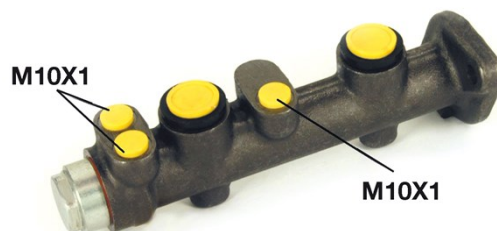

# Brake master cylinder M 85 033

## Brake master cylinder technical data

<b>Axle</b>	<b>Diameter</b> 19,05 mm
<b>Thread</b> 10 x 1 (3)	<b>Braking system</b>
<b>Material</b> Cast Iron	<b>Position</b>

**EANCode**  
8432509612811