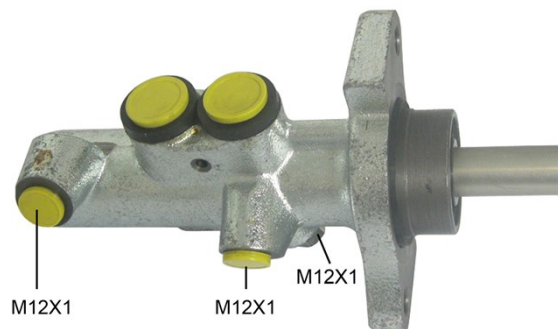

# Brake master cylinder M 85 063

## Brake master cylinder technical data

<b>Axle</b>	<b>Diameter</b> 26,98 mm
<b>Thread</b> 12 x 1 (3)	<b>Braking system</b> ATE
<b>Material</b> Cast Iron	<b>Position</b>

**EANCode**  
8432509639207