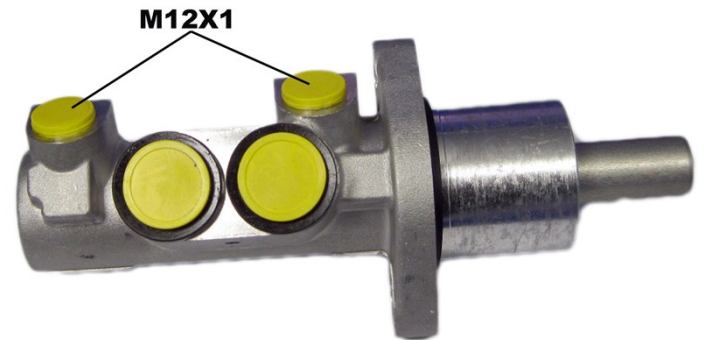

Brake master cylinder M 85 080

Brake master cylinder technical data

Axle	Diameter 25,4 mm
Thread 12 x 1 (2)	Braking system ATE
Material Aluminium	Position

EANCode
8432509646311

Compatible vehicles

FORD				
Model	Type	Kw	Year	
GALAXY (WGR)	1.9 TDI	96	02/03 05/06	
GALAXY (WGR)	1.9 TDI	66	03/95 05/06	
GALAXY (WGR)	1.9 TDI	85	04/00 05/06	
GALAXY (WGR)	1.9 TDI	110	05/05 05/06	
GALAXY (WGR)	1.9 TDI	81	08/97 04/00	
GALAXY (WGR)	2.0 i	85	11/95 05/06	
GALAXY (WGR)	2.3 16V	107	01/97 05/06	
GALAXY (WGR)	2.3 16V	103	09/01 05/06	
GALAXY (WGR)	2.8 i V6	128	11/95 04/00	
GALAXY (WGR)	2.8 i V6 4x4	128	04/96 04/00	
GALAXY (WGR)	2.8 V6	150	04/00 05/06	
SEAT				
Model	Type	Kw	Year	
ALHAMBRA (7V8, 7V9)	1.8 T 20V	110	10/97 03/10	
ALHAMBRA (7V8, 7V9)	1.9 TDI	66	04/96 03/10	
ALHAMBRA (7V8, 7V9)	1.9 TDI	110	05/05 05/07	
ALHAMBRA (7V8, 7V9)	1.9 TDI	85	06/00 03/10	
ALHAMBRA (7V8, 7V9)	1.9 TDI	81	08/96 06/00	

ALHAMBRA (7V8, 7V9)	1.9 TDI	96	11/02 11/08
ALHAMBRA (7V8, 7V9)	1.9 TDI 4motion	85	06/00 03/10
ALHAMBRA (7V8, 7V9)	2.0 i	85	04/96 03/10
ALHAMBRA (7V8, 7V9)	2.0 TDI	103	11/05 03/10
ALHAMBRA (7V8, 7V9)	2.8 V6	150	06/00 03/10
ALHAMBRA (7V8, 7V9)	2.8 V6 4motion	150	06/00 03/10

VW

Model	Type	Kw	Year
SHARAN (7M8, 7M9, 7M6)	1.8 T 20V	110	09/97 03/10
SHARAN (7M8, 7M9, 7M6)	1.9 TDI	85	04/00 03/10
SHARAN (7M8, 7M9, 7M6)	1.9 TDI	110	06/05 03/10
SHARAN (7M8, 7M9, 7M6)	1.9 TDI	66	09/95 03/10
SHARAN (7M8, 7M9, 7M6)	1.9 TDI	81	09/96 04/00
SHARAN (7M8, 7M9, 7M6)	1.9 TDI	96	11/02 03/10
SHARAN (7M8, 7M9, 7M6)	1.9 TDI 4motion	85	04/00 03/10
SHARAN (7M8, 7M9, 7M6)	2.0	85	09/95 03/10
SHARAN (7M8, 7M9, 7M6)	2.0 16V	110	09/95 02/00
SHARAN (7M8, 7M9, 7M6)	2.0 LPG	85	04/06 03/10
SHARAN (7M8, 7M9, 7M6)	2.0 TDI	100	11/05 03/10
SHARAN (7M8, 7M9, 7M6)	2.0 TDI	103	11/05 03/10
SHARAN (7M8, 7M9, 7M6)	2.8 V6 24V	150	04/00 03/10
SHARAN (7M8, 7M9, 7M6)	2.8 V6 24V 4motion	150	04/00 03/10
SHARAN (7M8, 7M9, 7M6)	2.8 VR6	128	09/95 04/00
SHARAN (7M8, 7M9, 7M6)	2.8 VR6 Syncro	128	11/96 04/00