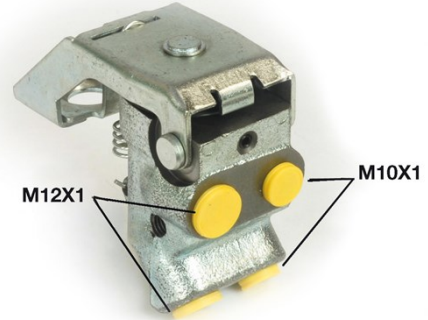

BRAKE PROPORTIONING VALVE R 61 010

The R 61 010 brake proportioning valve is synonymous with reliability

The different load distribution over the front and rear axles during braking requires the adjustment of the braking force itself, which is managed by the brake proportioning valve. The correct operation of Brembo brake proportioning valves is constantly checked on test benches, where durability tests are also conducted, during which the products are subjected to various cycles with variable load and operating temperature.

- ✓ OE-equivalent
- ✓ Brembo quality
- ✓ Safety
- ✓ Durability

Technical specifications

EAN code
8432509613450

Axle

Threading
10 x 1 (2), 12 x 1 (2)

Material
Cast Iron

COMPATIBLE VEHICLES

CITROËN