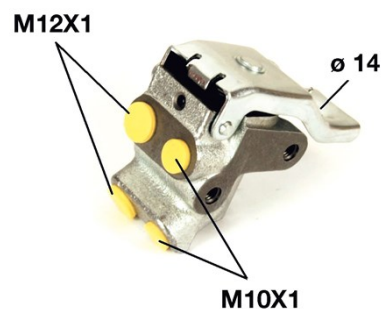

## Hydraulic control valve technical data

**Axle****Thread****Braking system****Material**

Bendix

Cast Iron

**EANCode**

8432509613597