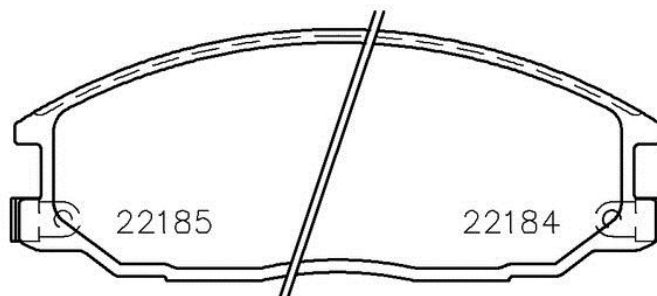

WVA
22183, 22184, 22185

Width
149,2 mm

Thickness
17 mm

Height
58 mm

Braking system
Mando

Wear indicator
Acoustic

Pads P 78 026 New

Pads technical data

WVA
22158, 22159, 22160

Width
123,2 mm

Thickness
14,5 mm

Height
48 - 52 mm

Braking system

Wear indicator
Acoustic

Pads
P 83 166 New

 **brembo**
AFTERMARKET

Pads technical data

WVA
22153

Thickness
15 mm

Braking system
Akebono

Width
121,3 mm

Height
42,7 mm

Wear indicator
Without

Pads P 85 162 New

Pads technical data

WVA
22386, 22387

Width
180,1 - 181,3 mm

Thickness
18,4 - 19 mm

Height
71,9 - 72 mm

Braking system
Teves

Wear indicator
Prepared