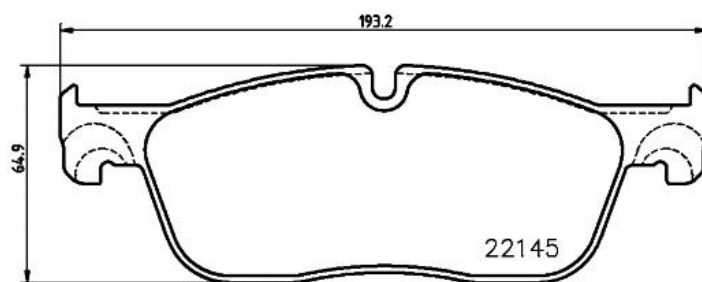

Pads P 36 035 New

Pads technical data

WVA

22145, 22322

Width

193,2 mm

Thickness

18 - 19 mm

Height

65,5 mm

Braking system

Teves

Wear indicator

Prepared

Pads P 37 018 New

Pads technical data

WVA
25849, 25859

Width
189,6 mm

Thickness
15,4 mm

Height
93 mm

Braking system
Brembo

Wear indicator
Acoustic

Pads P 50 127 New

Pads technical data

WVA
24455

Width
189,6 mm

Thickness
16,9 mm

Height
93,2 mm

Braking system
Brembo

Wear indicator
Prepared

Pads P 59 088 New

Pads technical data