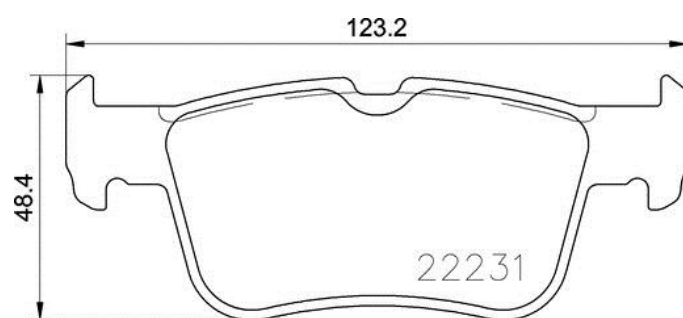

Pads P 24 201 New

Pads technical data

WVA
22231, 22232, 22233

Width
123,2 mm

Thickness
15,9 mm

Height
48,2 - 53,2 mm

Braking system

Wear indicator
Acoustic

Pads P 36 031 New

Pads technical data

WVA
22302, 22303

Width
180,1 mm

Thickness
18,4 mm

Height
77,5 mm

Braking system
Teves

Wear indicator
Without

Pads P 36 035 New

Pads technical data

WVA

22145, 22322

Width

193,2 mm

Thickness

18 - 19 mm

Pads technical data

WVA
22386, 22387

Width
180,1 - 181,3 mm

Thickness
18,4 - 19 mm

Height
71,9 - 72 mm

Braking system
Teves

Wear indicator
Prepared