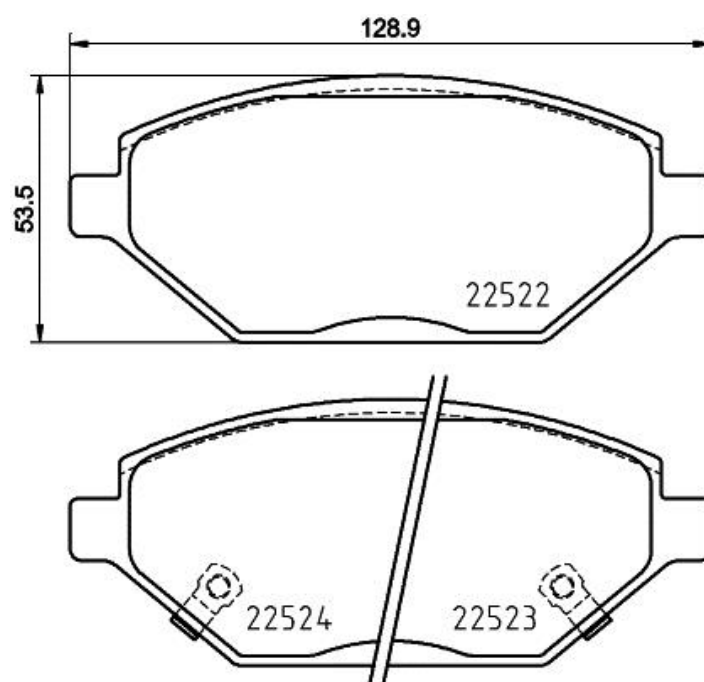

WVA
22522, 22523, 22524

Width
128,8 mm

Thickness
17,6 mm

Height
53,5 mm

Braking system

Wear indicator
Acoustic

Pads P 77 002 New

Pads technical data

WVA
22183, 22184, 22185

Width
149,2 mm

Thickness
17 mm

Height
58 mm

Braking system
Mando

Wear indicator
Acoustic

Pads P 78 026 New

Pads technical data

WVA
22158, 22159, 22160

Width
123,2 mm

Thickness
14,5 mm

Height
48 - 52 mm

Braking system

Wear indicator
Acoustic

Pads
P 83 166 New

 **brembo**
AFTERMARKET

Pads technical data

WVA
22153

Thickness
15 mm

Braking system
Akebono

Width
121,3 mm

Height
42,7 mm

Wear indicator
Without

Pads P 85 162 New