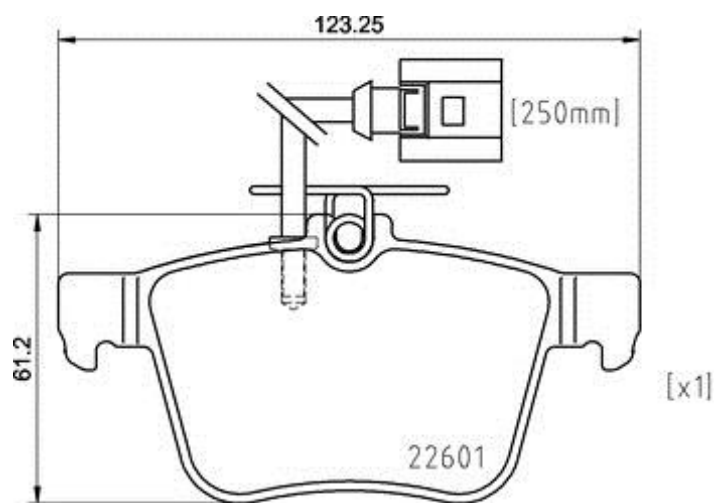

WVA
22158, 22159, 22160

Width
123,2 mm

Thickness
14,5 mm

Height
48 - 52 mm

Braking system

Wear indicator
Acoustic

Pads
P 83 166 New

 **brembo**
AFTERMARKET

Pads technical data

WVA
22153

Thickness
15 mm

Braking system
Akebono

Width
121,3 mm

Height
42,7 mm

Wear indicator
Without

Pads P 85 162 New

Pads technical data

WVA
22601, 25011, 25009

Thickness
15,5 mm

Braking system
Teves

Width
123,1 mm

Height
56,3 - 61,3 mm

Wear indicator
Electric

Pads P 86 026 New

Pads technical data

WVA
22386, 22387

Width
180,1 - 181,3 mm

Thickness
18,4 - 19 mm

Height
71,9 - 72 mm

Braking system
Teves

Wear indicator
Prepared