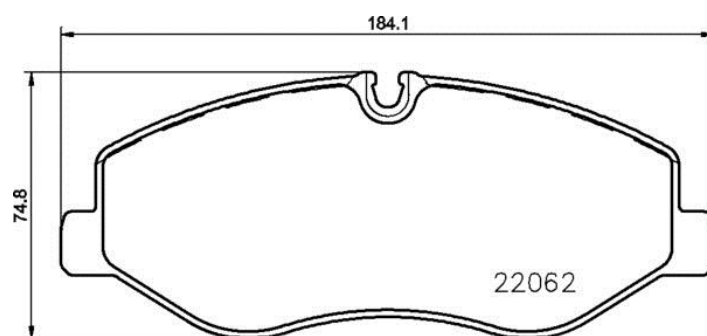

Pads P 30 080 New

Pads technical data

WVA
24599, 24600, 24686

Width
110,5 mm

Thickness
15,5 mm

Height
47,5 mm

Braking system
MN

Wear indicator
(+) With wear indicator

Pads P 50 129 New

Pads technical data

WVA 22062	Width 184,1 mm
Thickness 20,8 mm	Height 74,8 mm
Braking system	Wear indicator (0) Prepared for wear indicator

Pads P 56 080 New

Pads technical data

WVA

24930, 24932, 24933

Width

158,2 mm

Thickness

16,4 mm

Height

58,4 mm

Braking system

ATE

Wear indicator

(+) With wear indicator

Pads P 59 086 New

Pads technical data

WVA
22220, 22221, 25973

Width
95,95 mm

Thickness
16,8 mm

Height
47,6 mm