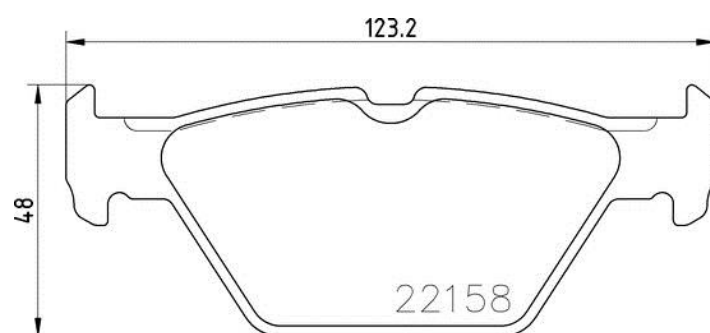

WVA
22183, 22184, 22185

Width
149,2 mm

Thickness
17 mm

Height
58 mm

Braking system
Mando

Wear indicator
Acoustic

Pads P 78 026 New

Pads technical data

WVA
22158, 22159, 22160

Width
123,2 mm

Thickness
14,5 mm

Height
48 - 52 mm

Braking system

Wear indicator
Acoustic

Pads
P 83 166 New

 **brembo**
AFTERMARKET

Pads technical data

WVA
22153

Thickness
15 mm

Braking system
Akebono

Width
121,3 mm

Height
42,7 mm

Wear indicator
Without

Pads P 85 162 New

Pads technical data

WVA
22386, 22387

Width
180,1 - 181,3 mm

Thickness
18,4 - 19 mm

Height
71,9 - 72 mm

Braking system
Teves

Wear indicator
Prepared