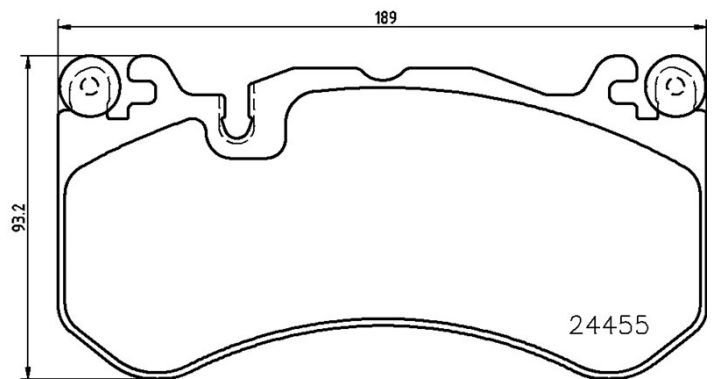

WVA
24455

Width
189,6 mm

Thickness
16,9 mm

Height
93,2 mm

Braking system
Brembo

Wear indicator
Prepared

Pads P 59 088 New

Pads technical data

WVA
22326, 22327, 22328

Width
128,9 mm

Thickness
18 mm

Height
46,75 mm

Braking system

Wear indicator
Acoustic

Pads P 59 093 New

Pads technical data

WVA
22183, 22184, 22185

Width
149,2 mm

Thickness
17 mm

Height
58 mm

Braking system
Mando

Wear indicator
Acoustic

Pads P 78 026 New

Pads technical data

Pads technical data

WVA
22386, 22387

Width
180,1 - 181,3 mm

Thickness
18,4 - 19 mm

Height
71,9 - 72 mm

Braking system
Teves

Wear indicator
Prepared