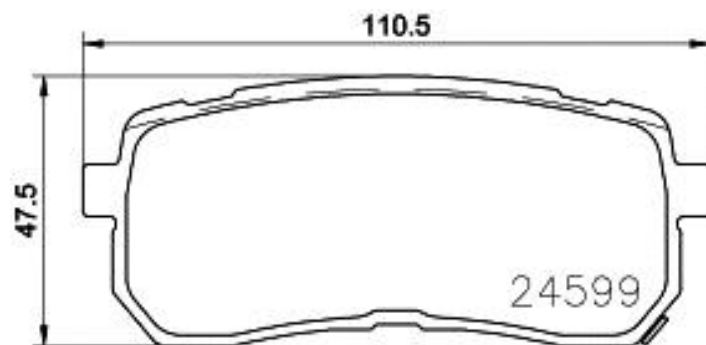

Pads P 30 080 New

Pads technical data

WVA
24599, 24600, 24686

Width
110,5 mm

Thickness
15,5 mm

Height
47,5 mm

Braking system
MN

Wear indicator
(+) With wear indicator

Pads P 50 129 New

Pads technical data

WVA 22062	Width 184,1 mm
Thickness 20,8 mm	Height 74,8 mm
Braking system	Wear indicator (0) Prepared for wear indicator

Pads P 56 080 New

Pads technical data

WVA

24930, 24932, 24933

Width

158,2 mm

Thickness

16,4 mm

Height

58,4 mm

Braking system

ATE

Wear indicator

(+) With wear indicator

Pads P 59 086 New

Pads technical data

WVA
22220, 22221, 25973

Width
95,95 mm

Thickness
16,8 mm

Height
47,6 mm