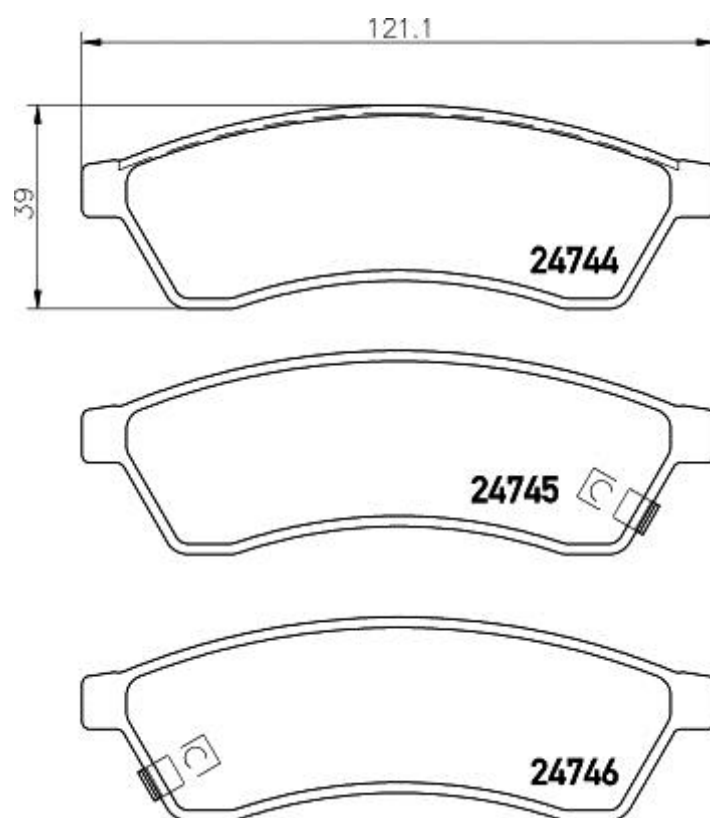

WVA
24744, 24745, 24746

Width
121,1 mm

Thickness
14,7 mm

Height
39 mm

Braking system

Wear indicator
(+) With wear indicator

Pads P 11 041 New

Pads technical data

WVA 22222	Width 150 mm
Thickness 18,8 mm	Height 56 mm
Braking system	Wear indicator (+) With wear indicator

Pads P 30 076 New

Pads technical data

WVA 25976	Width 132,5 mm
Thickness 16,7 mm	Height 50,4 mm
Braking system MN	Wear indicator (+) With wear indicator

Pads P 30 080 New

Pads technical data

WVA
24599, 24600, 24686

Width
110,5 mm

Thickness
15,5 mm

Height
47,5 mm

Braking system
MN

Wear indicator
(+) With wear indicator

Wear indicator

(+) With wear indicator

Pads P 59 086 New

Pads technical data

WVA
22220, 22221, 25973

Width
95,95 mm

Thickness
16,8 mm

Height
47,6 mm