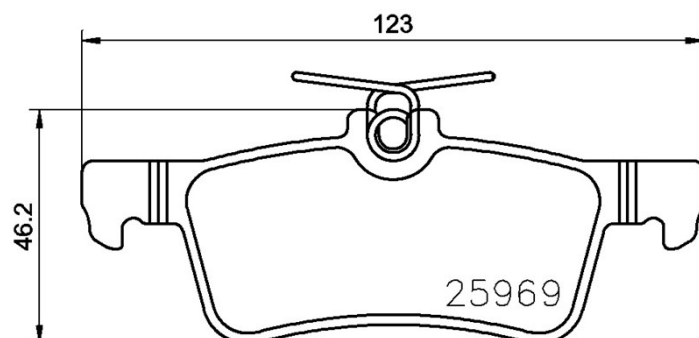

Width

158,2 mm

Thickness

16,4 mm

Height

58,4 mm

Braking system

ATE

Wear indicator

(+) With wear indicator

Pads P 59 086 New

Pads technical data

WVA
22220, 22221, 25973

Width
95,95 mm

Thickness
16,8 mm

Height
47,6 mm

Braking system

Wear indicator
(+) With wear indicator

Pads P 61 126 New

Pads technical data

WVA
25968

Width
123 mm

Thickness
15,9 mm

Height
42,4 - 46,2 mm

Braking system
ATE

Wear indicator
(-) Without wear indicator

Pads P 99 026 New

Pads technical data

WVA 20669	Width 119 mm
Thickness 18 mm	Height 69,5 mm
Braking system	Wear indicator (-) Without wear indicator