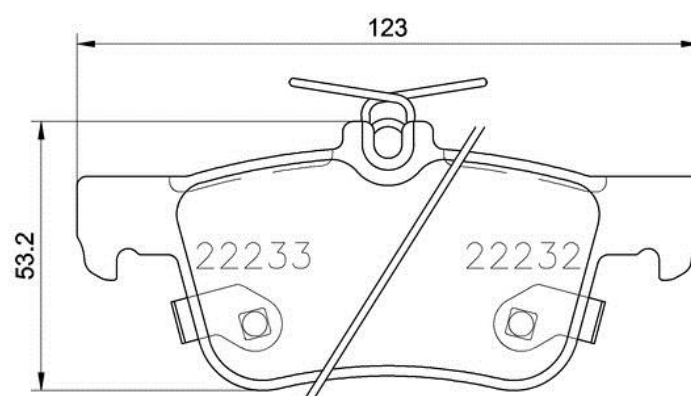

Pads P 24 201 New

Pads technical data

WVA
22231, 22232, 22233

Width
123,2 mm

Thickness
15,9 mm

Height
48,2 - 53,2 mm

Braking system

Wear indicator
Acoustic

Pads P 36 031 New

Pads technical data

WVA
22302, 22303

Width
180,1 mm

Thickness
18,4 mm

Height
77,5 mm

Braking system
Teves

Wear indicator
Without

Pads P 36 035 New

Pads technical data

WVA

22145, 22322

Width

193,2 mm

Thickness

18 - 19 mm

Pads technical data

WVA
22386, 22387

Width
180,1 - 181,3 mm

Thickness
18,4 - 19 mm

Height
71,9 - 72 mm

Braking system
Teves

Wear indicator
Prepared