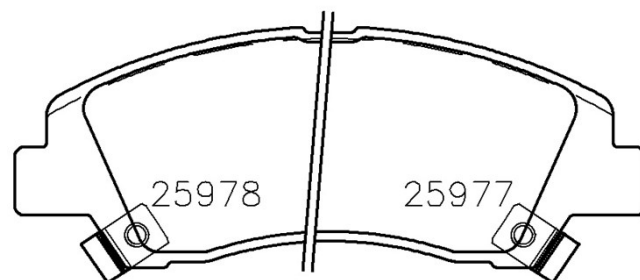

WVA 22222	Width 150 mm
Thickness 18,8 mm	Height 56 mm
Braking system	Wear indicator (+) With wear indicator

Pads P 30 076 New

Pads technical data

WVA 25976	Width 132,5 mm
Thickness 16,7 mm	Height 50,4 mm
Braking system MN	Wear indicator (+) With wear indicator

Pads P 30 080 New

Pads technical data

WVA
24599, 24600, 24686

Width
110,5 mm

Thickness
15,5 mm

Height
47,5 mm

Braking system
MN

Wear indicator
(+) With wear indicator

Pads P 50 129 New

Pads technical data

WVA 22062	Width 184,1 mm
Thickness 20,8 mm	Height 74,8 mm
Braking system	Wear indicator (0) Prepared for wear indicator

Pads P 56 080 New

Pads technical data

WVA

24930, 24932, 24933

Wear indicator

(+) With wear indicator

Pads P 59 086 New

Pads technical data

WVA
22220, 22221, 25973

Width
95,95 mm

Thickness
16,8 mm

Height
47,6 mm