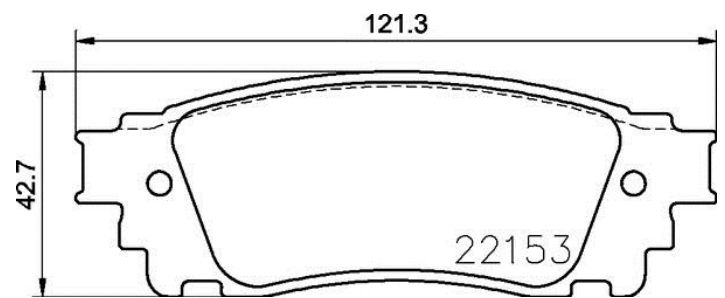

WVA
22158, 22159, 22160

Width
123,2 mm

Thickness
14,5 mm

Height
48 - 52 mm

Braking system

Wear indicator
Acoustic

Pads
P 83 166 New

 **brembo**
AFTERMARKET

Pads technical data

WVA
22153

Thickness
15 mm

Braking system
Akebono

Width
121,3 mm

Height
42,7 mm

Wear indicator
Without

Pads P 85 162 New

Pads technical data

WVA
22601, 25011, 25009

Thickness
15,5 mm

Braking system
Teves

Width
123,1 mm

Height
56,3 - 61,3 mm

Wear indicator
Electric

Pads P 86 026 New

Pads technical data

WVA
22386, 22387

Width
180,1 - 181,3 mm

Thickness
18,4 - 19 mm

Height
71,9 - 72 mm

Braking system
Teves

Wear indicator
Prepared