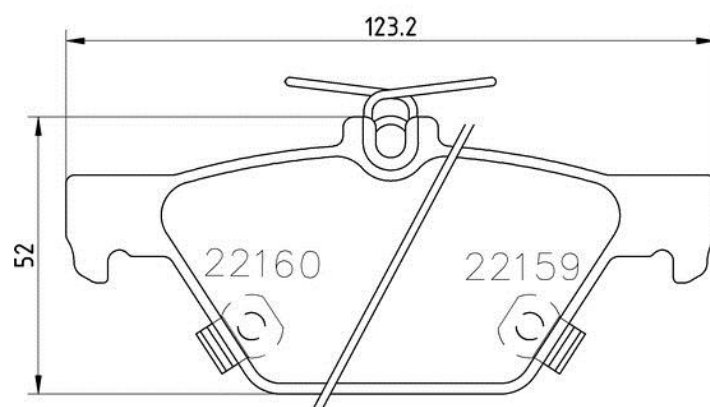

WVA
22183, 22184, 22185

Width
149,2 mm

Thickness
17 mm

Height
58 mm

Braking system
Mando

Wear indicator
Acoustic

Pads P 78 026 New

Pads technical data

WVA
22158, 22159, 22160

Width
123,2 mm

Thickness
14,5 mm

Height
48 - 52 mm

Braking system

Wear indicator
Acoustic

Pads
P 83 166 New

 **brembo**
AFTERMARKET

Pads technical data

WVA
22153

Thickness
15 mm

Braking system
Akebono

Width
121,3 mm

Height
42,7 mm

Wear indicator
Without

Pads P 85 162 New

Pads technical data

WVA
22386, 22387

Width
180,1 - 181,3 mm

Thickness
18,4 - 19 mm

Height
71,9 - 72 mm

Braking system
Teves

Wear indicator
Prepared