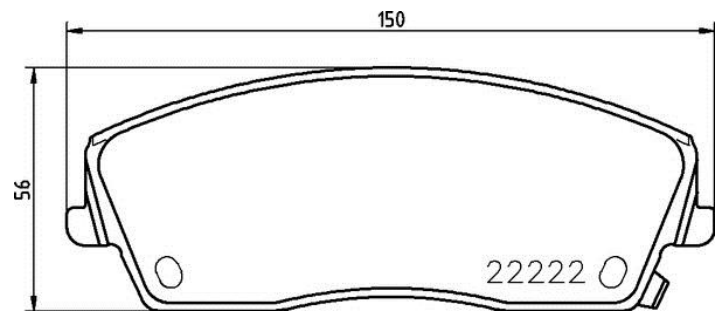

Pads
P 06 087 New

 **brembo**
AFTERMARKET

Pads technical data

WVA 25029	Width 71,9 mm
Thickness 17 mm	Height 87,9 mm
Braking system ATE	Wear indicator (0) Prepared for wear indicator

Pads P 10 060 New

Pads technical data

WVA
24744, 24745, 24746

Width
121,1 mm

Thickness
14,7 mm

Height
39 mm

Braking system

Wear indicator
(+) With wear indicator

Pads P 11 041 New

Pads technical data

WVA 22222	Width 150 mm
Thickness 18,8 mm	Height 56 mm
Braking system	Wear indicator (+) With wear indicator

Pads P 30 076 New

Pads technical data

WVA 25976	Width 132,5 mm
Thickness 16,7 mm	Height 50,4 mm
Braking system MN	Wear indicator (+) With wear indicator

Pads P 30 080 New

Pads technical data

WVA
24599, 24600, 24686

Width
110,5 mm

Thickness
15,5 mm

Height
47,5 mm

Braking system
MN

Wear indicator
(+) With wear indicator