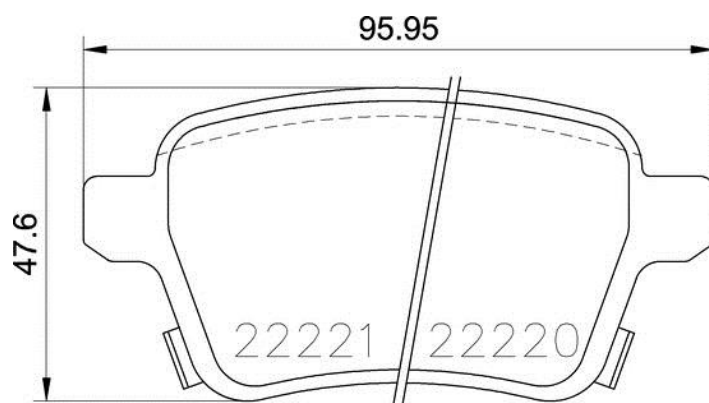

Width

158,2 mm

Thickness

16,4 mm

Height

58,4 mm

Braking system

ATE

Wear indicator

(+) With wear indicator

Pads P 59 086 New

Pads technical data

WVA
22220, 22221, 25973

Width
95,95 mm

Thickness
16,8 mm

Height
47,6 mm

Braking system

Wear indicator
(+) With wear indicator

Pads P 61 126 New

Pads technical data

WVA
25968

Width
123 mm

Thickness
15,9 mm

Height
42,4 - 46,2 mm

Braking system
ATE

Wear indicator
(-) Without wear indicator

Pads P 99 026 New

Pads technical data

WVA 20669	Width 119 mm
Thickness 18 mm	Height 69,5 mm
Braking system	Wear indicator (-) Without wear indicator