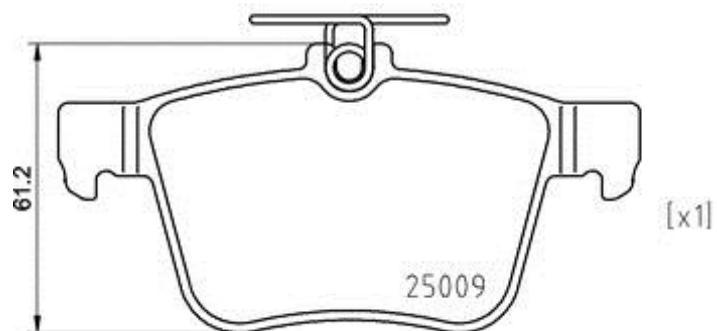

WVA
22158, 22159, 22160

Width
123,2 mm

Thickness
14,5 mm

Height
48 - 52 mm

Braking system

Wear indicator
Acoustic

Pads
P 83 166 New

 **brembo**
AFTERMARKET

Pads technical data

WVA
22153

Thickness
15 mm

Braking system
Akebono

Width
121,3 mm

Height
42,7 mm

Wear indicator
Without

Pads P 85 162 New

Pads technical data

WVA
22601, 25011, 25009

Thickness
15,5 mm

Braking system
Teves

Width
123,1 mm

Height
56,3 - 61,3 mm

Wear indicator
Electric

Pads P 86 026 New

Pads technical data

WVA
22386, 22387

Width
180,1 - 181,3 mm

Thickness
18,4 - 19 mm

Height
71,9 - 72 mm

Braking system
Teves

Wear indicator
Prepared