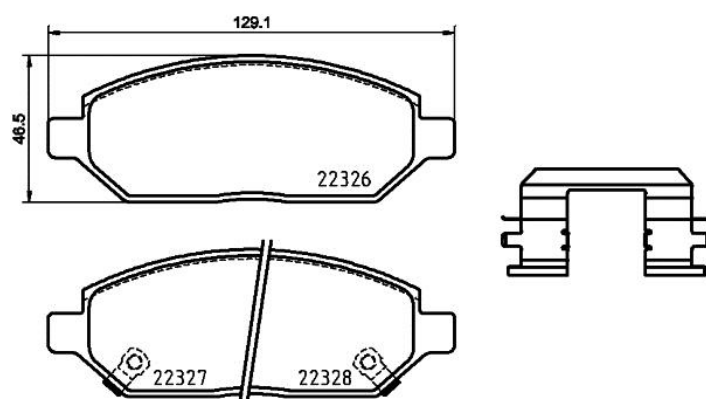

WVA
24455

Width
189,6 mm

Thickness
16,9 mm

Height
93,2 mm

Braking system
Brembo

Wear indicator
Prepared

Pads P 59 088 New

Pads technical data

WVA
22326, 22327, 22328

Width
128,9 mm

Thickness
18 mm

Height
46,75 mm

Braking system

Wear indicator
Acoustic

Pads P 59 093 New

Pads technical data

WVA
22522, 22523, 22524

Width
128,8 mm

Thickness
17,6 mm

Height
53,5 mm

Braking system

Wear indicator
Acoustic

Pads P 77 002 New

Pads technical data

Pads technical data

WVA
22386, 22387

Width
180,1 - 181,3 mm

Thickness
18,4 - 19 mm

Height
71,9 - 72 mm

Braking system
Teves

Wear indicator
Prepared