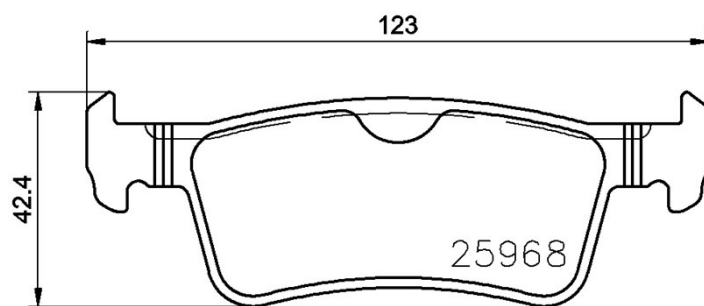

Width

158,2 mm

Thickness

16,4 mm

Height

58,4 mm

Braking system

ATE

Wear indicator

(+) With wear indicator

Pads P 59 086 New

Pads technical data

WVA
22220, 22221, 25973

Width
95,95 mm

Thickness
16,8 mm

Height
47,6 mm

Braking system

Wear indicator
(+) With wear indicator

Pads P 61 126 New

Pads technical data

WVA
25968

Width
123 mm

Thickness
15,9 mm

Height
42,4 - 46,2 mm

Braking system
ATE

Wear indicator
(-) Without wear indicator

Pads P 99 026 New

Pads technical data

WVA 20669	Width 119 mm
Thickness 18 mm	Height 69,5 mm
Braking system	Wear indicator (-) Without wear indicator