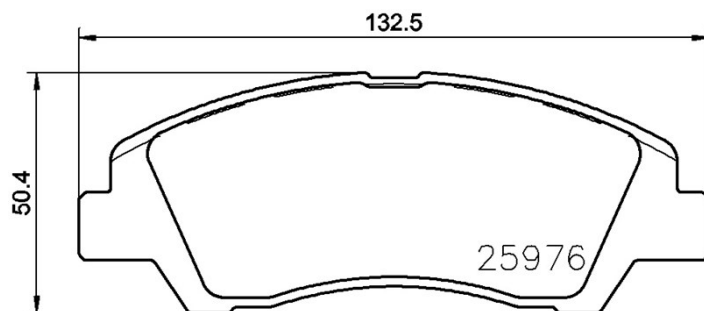

WVA 22222	Width 150 mm
Thickness 18,8 mm	Height 56 mm
Braking system	Wear indicator (+) With wear indicator

Pads P 30 076 New

Pads technical data

WVA 25976	Width 132,5 mm
Thickness 16,7 mm	Height 50,4 mm
Braking system MN	Wear indicator (+) With wear indicator

Pads P 30 080 New

Pads technical data

WVA
24599, 24600, 24686

Width
110,5 mm

Thickness
15,5 mm

Height
47,5 mm

Braking system
MN

Wear indicator
(+) With wear indicator

Pads P 50 129 New

Pads technical data

WVA 22062	Width 184,1 mm
Thickness 20,8 mm	Height 74,8 mm
Braking system	Wear indicator (0) Prepared for wear indicator

Pads P 56 080 New

Pads technical data

WVA

24930, 24932, 24933

Wear indicator

(+) With wear indicator

Pads P 59 086 New

Pads technical data

WVA
22220, 22221, 25973

Width
95,95 mm

Thickness
16,8 mm

Height
47,6 mm