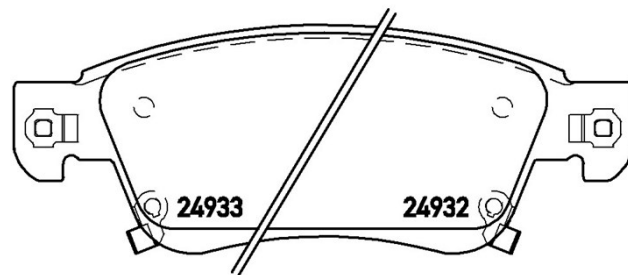

Pads P 50 129 New

Pads technical data

WVA 22062	Width 184,1 mm
Thickness 20,8 mm	Height 74,8 mm
Braking system	Wear indicator (0) Prepared for wear indicator

Pads P 56 080 New

Pads technical data

WVA

24930, 24932, 24933

Width

158,2 mm

Thickness

16,4 mm

Height

58,4 mm

Braking system

ATE

Wear indicator

(+) With wear indicator

Pads P 59 086 New

Pads technical data

WVA
22220, 22221, 25973

Width
95,95 mm

Thickness
16,8 mm

Height
47,6 mm

Braking system

Wear indicator
(+) With wear indicator

Pads P 61 126 New

Pads technical data

WVA
25968

Width
123 mm

Thickness
15,9 mm

Height
42,4 - 46,2 mm