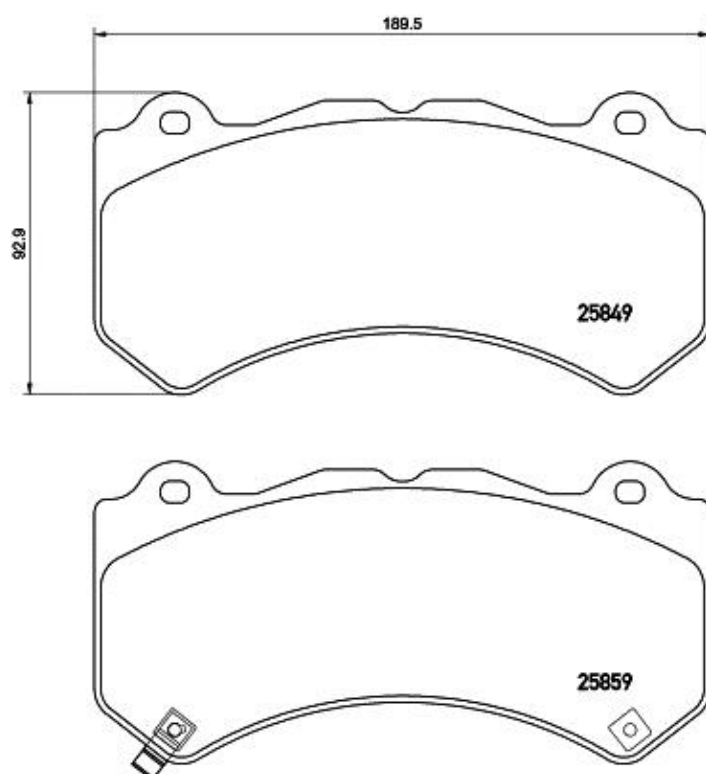

WVA
25849, 25859

Width
189,6 mm

Thickness
15,4 mm

Height
93 mm

Braking system
Brembo

Wear indicator
Acoustic

Pads P 50 127 New

Pads technical data

WVA
24455

Width
189,6 mm

Thickness
16,9 mm

Height
93,2 mm

Braking system
Brembo

Wear indicator
Prepared

Pads P 59 088 New

Pads technical data

WVA
22326, 22327, 22328

Width
128,9 mm

Thickness
18 mm

Height
46,75 mm

Braking system

Wear indicator
Acoustic

Pads P 59 093 New

Pads technical data

WVA
22183, 22184, 22185

Width
149,2 mm

Thickness
17 mm

Height
58 mm

Braking system
Mando

Wear indicator
Acoustic

Pads P 78 026 New

Pads technical data