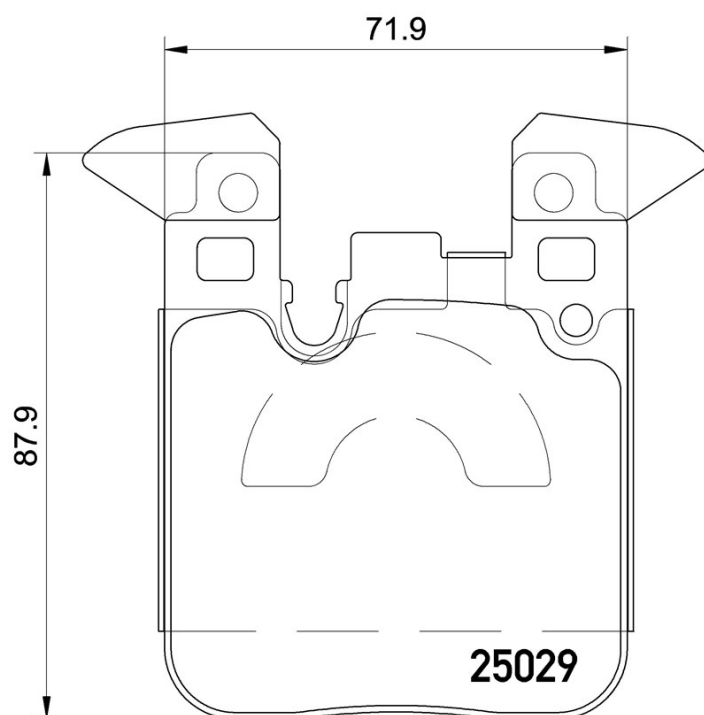

Pads
P 06 087 New

 **brembo**
AFTERMARKET

Pads technical data

WVA 25029	Width 71,9 mm
Thickness 17 mm	Height 87,9 mm
Braking system ATE	Wear indicator (0) Prepared for wear indicator

Pads P 10 060 New

Pads technical data

WVA
24744, 24745, 24746

Width
121,1 mm

Thickness
14,7 mm

Height
39 mm

Braking system

Wear indicator
(+) With wear indicator

Pads P 11 041 New

Pads technical data

Pads P 30 080 New

Pads technical data

WVA
24599, 24600, 24686

Width
110,5 mm

Thickness
15,5 mm

Height
47,5 mm

Braking system
MN

Wear indicator
(+) With wear indicator

Wear indicator

(+) With wear indicator

Pads P 59 086 New

Pads technical data

WVA
22220, 22221, 25973

Width
95,95 mm

Thickness
16,8 mm

Height
47,6 mm