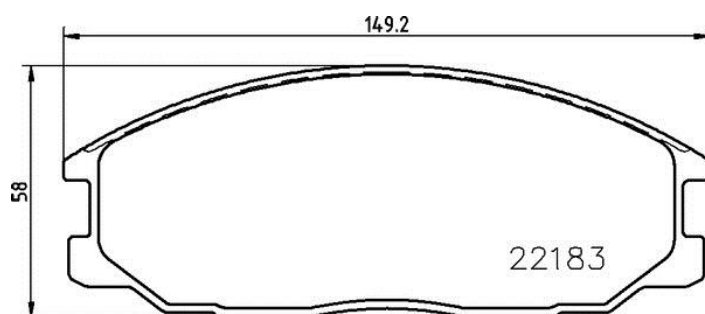

WVA
22522, 22523, 22524

Width
128,8 mm

Thickness
17,6 mm

Height
53,5 mm

Braking system

Wear indicator
Acoustic

Pads P 77 002 New

Pads technical data

WVA
22183, 22184, 22185

Width
149,2 mm

Thickness
17 mm

Height
58 mm

Braking system
Mando

Wear indicator
Acoustic

Pads P 78 026 New

Pads technical data

WVA
22158, 22159, 22160

Width
123,2 mm

Thickness
14,5 mm

Height
48 - 52 mm

Braking system

Wear indicator
Acoustic

Pads
P 83 166 New

 **brembo**
AFTERMARKET

Pads technical data

WVA
22153

Thickness
15 mm

Braking system
Akebono

Width
121,3 mm

Height
42,7 mm

Wear indicator
Without

Pads P 85 162 New