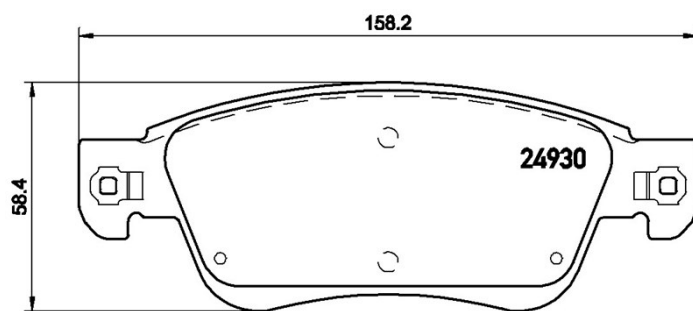

Pads P 50 129 New

Pads technical data

WVA 22062	Width 184,1 mm
Thickness 20,8 mm	Height 74,8 mm
Braking system	Wear indicator (0) Prepared for wear indicator

Pads P 56 080 New

Pads technical data

WVA

24930, 24932, 24933

Width

158,2 mm

Thickness

16,4 mm

Height

58,4 mm

Braking system

ATE

Wear indicator

(+) With wear indicator

Pads P 59 086 New

Pads technical data

WVA
22220, 22221, 25973

Width
95,95 mm

Thickness
16,8 mm

Height
47,6 mm

Braking system

Wear indicator
(+) With wear indicator

Pads P 61 126 New

Pads technical data

WVA
25968

Width
123 mm

Thickness
15,9 mm

Height
42,4 - 46,2 mm