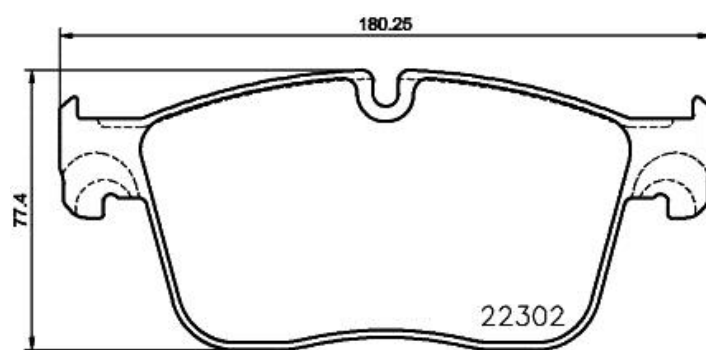

Pads P 24 201 New

Pads technical data

WVA
22231, 22232, 22233

Width
123,2 mm

Thickness
15,9 mm

Height
48,2 - 53,2 mm

Braking system

Wear indicator
Acoustic

Pads P 36 031 New

Pads technical data

WVA
22302, 22303

Width
180,1 mm

Thickness
18,4 mm

Height
77,5 mm

Braking system
Teves

Wear indicator
Without

Pads P 36 035 New

Pads technical data

WVA

22145, 22322

Width

193,2 mm

Thickness

18 - 19 mm

Pads technical data

WVA
22386, 22387

Width
180,1 - 181,3 mm

Thickness
18,4 - 19 mm

Height
71,9 - 72 mm

Braking system
Teves

Wear indicator
Prepared