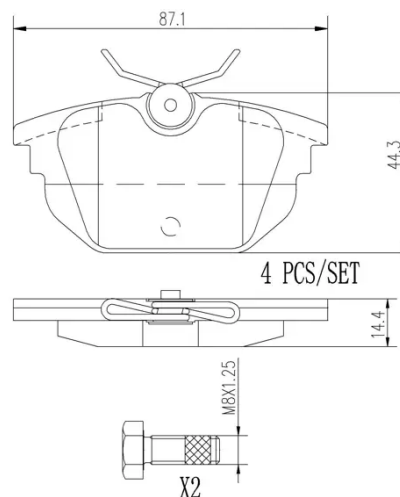

- ✓ OE-equivalent
- ✓ Brembo quality
- ✓ Safety
- ✓ Comfort
- ✓ Durability
- ✓ Dust reduction
- ✓ With accessories

Technical specifications

EAN code	Axle	Thickness
8020584088128	Rear	14 mm
Width	Height	Braking system
87 mm	44 mm	Lucas
Wear indicator	WVA number	Accessories
Without	23177	With anti-squeal shim With brake caliper bolts With accessories