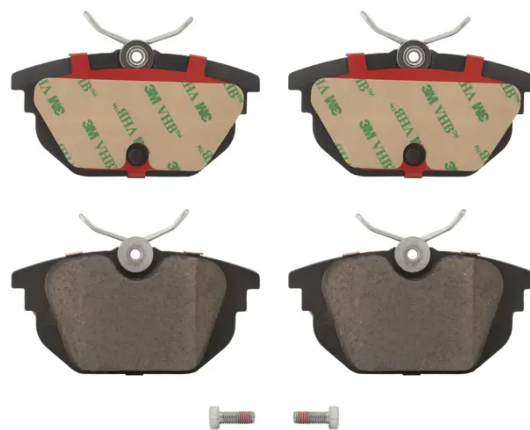

BRAKE PAD PRIME CERAMIC P23026N

The P23026N NAO brake pad is synonymous with reliability

Brembo NAO brake pads stand out for their ultimate braking comfort, reduced friction wear and low dust mission, which makes for cleaner rims and reduced maintenance requirements. The advanced friction material in keeping with the strictest environmental standards is the main distinguishing feature of NAO compounds.

- ✓ OE-equivalent
- ✓ Brembo quality
- ✓ Safety
- ✓ Comfort
- ✓ Durability
- ✓ Dust reduction
- ✓ With accessories

Technical specifications

EAN code	Axle	Thickness
8020584088128	Rear	14 mm
Width	Height	Braking system
87 mm	44 mm	Lucas
Wear indicator	WVA number	Accessories
Without	23177	With anti-squeal shim With brake caliper bolts With accessories