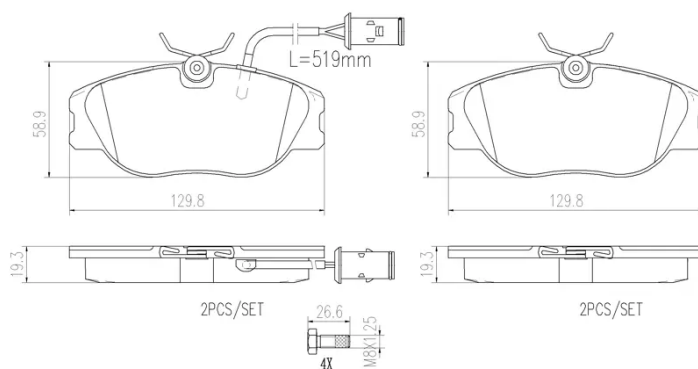

- ✓ OE-equivalent
- ✓ Brembo quality
- ✓ Safety
- ✓ Comfort
- ✓ Durability
- ✓ Dust reduction
- ✓ With accessories

Technical specifications

EAN code 8020584088135	Axle Front	Thickness 19 mm
Width 130 mm	Height 59 mm	Braking system Lucas
Wear indicator Electric	WVA number 21147,21148	Accessories With accessories With anti-squeal shim With brake caliper bolts