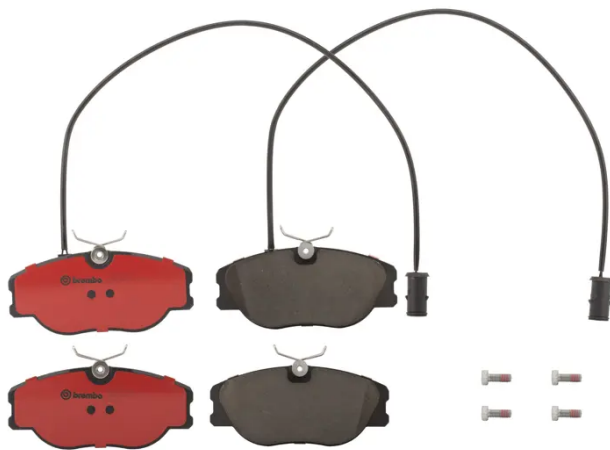

BRAKE PAD PRIME CERAMIC P23041N

The P23041N NAO brake pad is synonymous with reliability

Brembo NAO brake pads stand out for their ultimate braking comfort, reduced friction wear and low dust mission, which makes for cleaner rims and reduced maintenance requirements. The advanced friction material in keeping with the strictest environmental standards is the main distinguishing feature of NAO compounds.

- ✓ OE-equivalent
- ✓ Brembo quality
- ✓ Safety
- ✓ Comfort
- ✓ Durability
- ✓ Dust reduction
- ✓ With accessories

Technical specifications

EAN code 8020584088135	Axle Front	Thickness 19 mm
Width 130 mm	Height 59 mm	Braking system Lucas
Wear indicator Electric	WVA number 21147,21148	Accessories With accessories With anti-squeal shim With brake caliper bolts