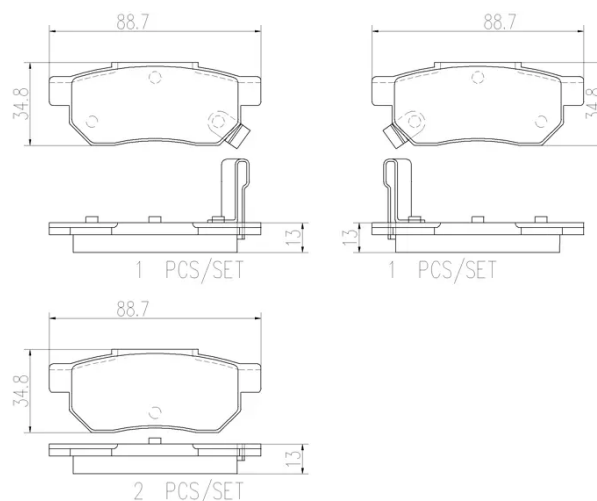

- ✓ OE-equivalent
- ✓ Brembo quality
- ✓ Safety
- ✓ Comfort
- ✓ Durability
- ✓ Dust reduction
- ✓ With accessories

Technical specifications

EAN code 8020584086537	Axle Rear	Thickness 13 mm
Width 89 mm	Height 35 mm	Braking system Akebono
Wear indicator Acoustic	WVA number 21313,21312,21314	Accessories With anti-squeal shim