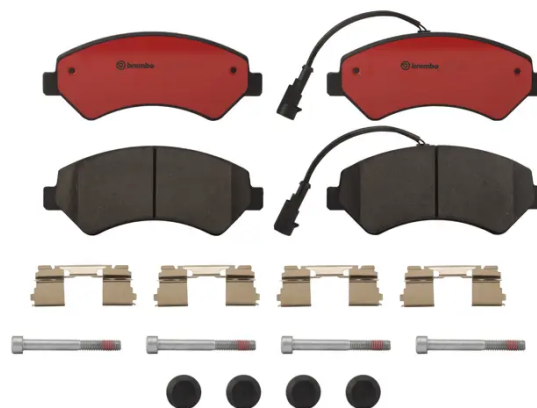

BRAKE PAD PRIME CERAMIC P61118N

The P61118N NAO brake pad is synonymous with reliability

Brembo NAO brake pads stand out for their ultimate braking comfort, reduced friction wear and low dust mission, which makes for cleaner rims and reduced maintenance requirements. The advanced friction material in keeping with the strictest environmental standards is the main distinguishing feature of NAO compounds.

- ✓ OE-equivalent
- ✓ Brembo quality
- ✓ Safety
- ✓ Comfort
- ✓ Durability
- ✓ Dust reduction
- ✓ With accessories

Technical specifications

EAN code 8020584089552	Axle Front	Thickness 19 mm
Width 169 mm	Height 69 mm	Braking system Brembo
Wear indicator Electric	WVA number 24466,24467	Accessories With accessories With anti-squeal shim With brake caliper bolts

	P61118N		407.E672.325.N
		<p>SCREW M8x1.25x28 05.E659.005 - x4</p> <p>DUSTCOVER CAP 07.E820.001 - x4</p> <p>CLIP SPRING 07.E656.106 - x4</p>	
<p>WVA: 24466 QTY: x2</p>		<p>WVA: 24467 QTY: x2</p>	
<small>DATE : 13/12/2023 VERSION : 00</small>			