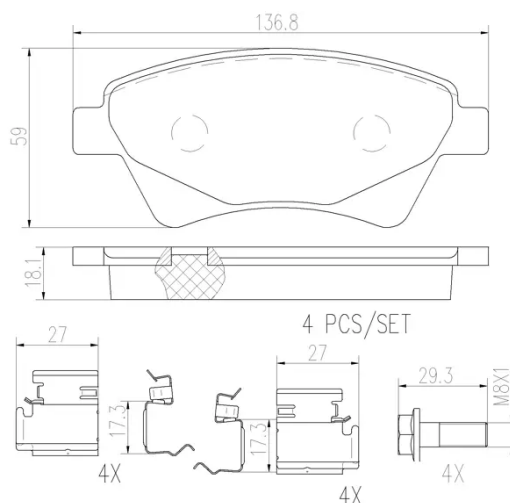

- ✓ OE-equivalent
- ✓ Brembo quality
- ✓ Safety
- ✓ Comfort
- ✓ Durability
- ✓ Dust reduction
- ✓ With accessories

Technical specifications

EAN code 8020584089668	Axle Front	Thickness 18 mm
Width 137 mm	Height 59 mm	Braking system Bosch
Wear indicator Without	WVA number 23930	Accessories With accessories With anti-squeal shim With brake caliper bolts