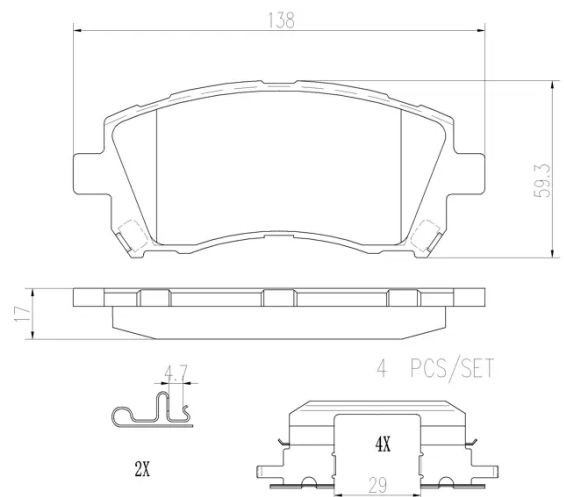

- ✓ OE-equivalent
- ✓ Brembo quality
- ✓ Safety
- ✓ Comfort
- ✓ Durability
- ✓ Dust reduction
- ✓ With accessories

Technical specifications

EAN code 8020584099407	Axle Front and rear	Thickness 17 mm
Width 138 mm	Height 59 mm	Braking system Akebono
Wear indicator Acoustic	WVA number 23558,23559,23560	Accessories With anti-squeal shim