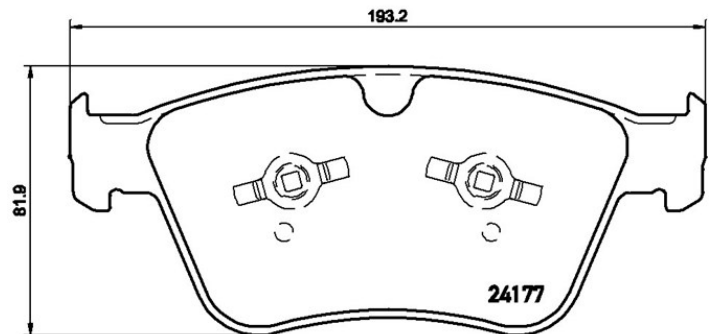

BRAKE PADP 05 003

The P 05 003 brake pad is synonymous with reliability

The Brembo brake pad guarantees ultimate safety when braking thanks to the use of more than 100 different compounds, designed according to the type of vehicle and use. Stopping distances reduced to a minimum, maximum driving comfort and silent operation are the most important features of Brembo materials. Brembo brake pads are supplied together with an extensive range of accessories and assembly kits for professional-standard installation.

- ✓ OE-equivalent
- ✓ Brembo quality
- ✓ ECE-R90 certificate
- ✓ Safety
- ✓ Performance
- ✓ Comfort

Technical specifications

EAN code	Axle	Thickness
8020584102633	Front	20 mm
Width	Height	Braking system
193 mm	82 mm	Teves
Wear indicator	WVA number	Accessories
Electric	23822,24177	With piston clip