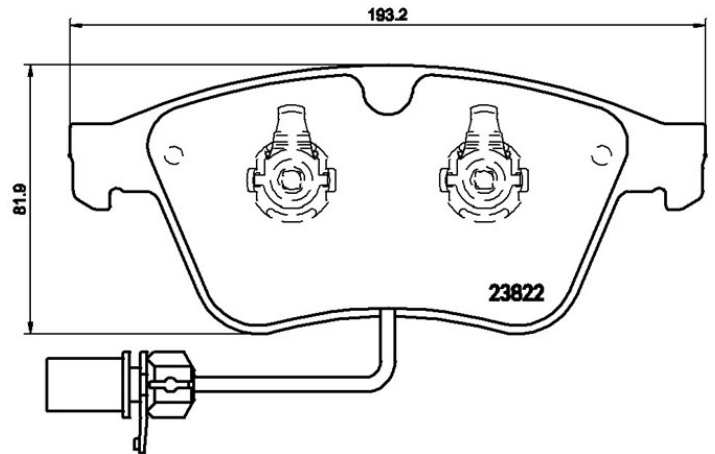

BRAKE PADP 05 003

The P 05 003 brake pad is synonymous with reliability

The Brembo brake pad guarantees ultimate safety when braking thanks to the use of more than 100 different compounds, designed according to the type of vehicle and use. Stopping distances reduced to a minimum, maximum driving comfort and silent operation are the most important features of Brembo materials. Brembo brake pads are supplied together with an extensive range of accessories and assembly kits for professional-standard installation.

- ✓ OE-equivalent
- ✓ Brembo quality
- ✓ ECE-R90 certificate
- ✓ Safety
- ✓ Performance
- ✓ Comfort

Technical specifications

EAN code	Axle	Thickness
8020584102633	Front	20 mm
Width	Height	Braking system
193 mm	82 mm	Teves
Wear indicator	WVA number	Accessories
Electric	23822,24177	With piston clip