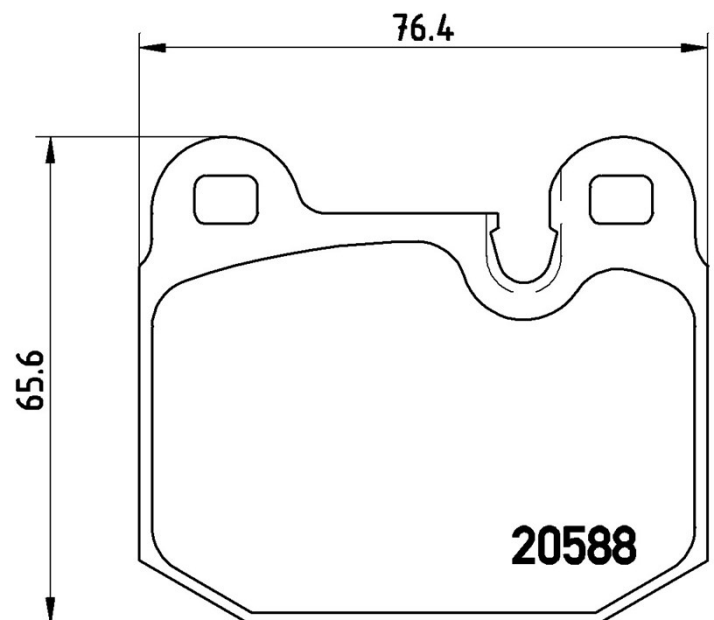

Pads technical data

Axle
Front, Rear

WVA
20588

Width
76,4 mm

Thickness
16,5 mm

Height
65,6 mm

Braking system
Teves

Features

Wear indicator
Prepared

EANCode
8020584050064

brembo

Compatible vehicles

BMW

Model	Type	Kw	Year
3 (E21)	315	55	03/81 03/84
3 (E21)	316	66	08/75 08/80
3 (E21)	316	66	09/80 12/82
3 (E21)	318	72	08/75 08/80
3 (E21)	318 i	77	11/79 08/82
3 (E21)	320	80	06/75 07/79
3 (E21)	320 i	92	06/75 08/82
3 (E21)	320/6	90	08/77 10/82