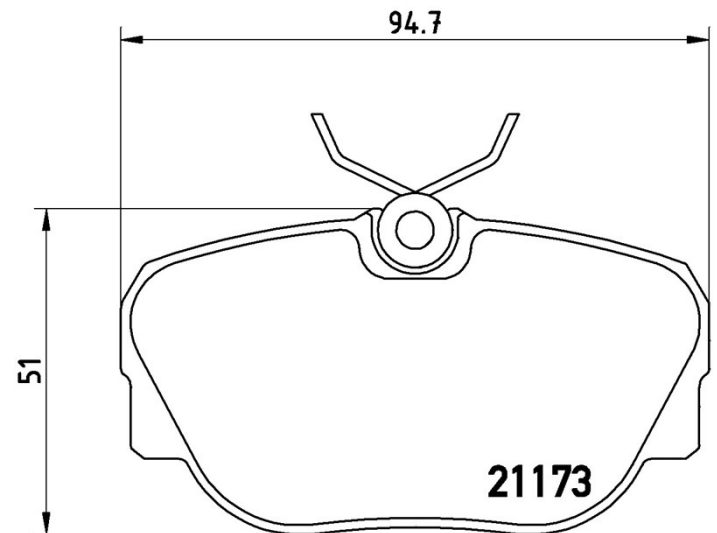

## Pads technical data

**Axle**  
Front

**WVA**  
21173

**Width**  
94,7 mm

**Thickness**  
17 mm

**Height**  
51 mm

**Braking system**  
Lucas

**Features**  
With brake caliper screws

**Wear indicator**  
Prepared

**EANCode**  
8020584050101

### BMW

Model	Type	Kw	Year
3 (E30)	316	66	09/83 06/88
3 (E30)	316 (Ecotronic)	66	09/83 06/88
3 (E30)	316 i	75	07/88 06/91
3 (E30)	316 i	75	08/87 08/88
3 (E30)	316 i	73	09/87 06/91
3 (E30)	318 i	83	06/87 12/91
3 (E30)	318 i	77	09/82 08/87
3 (E30)	318 i	85	09/87 06/91
3 (E30)	318 i	75	12/84 08/88
3 (E30)	318 is	100	09/89 08/91