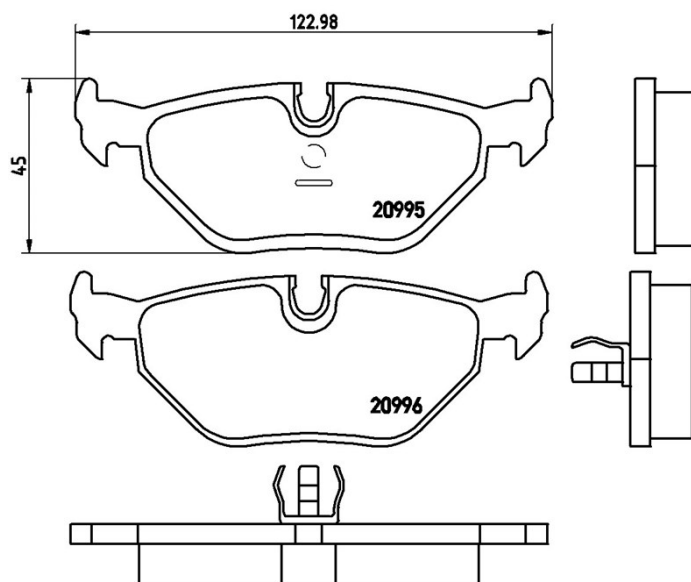

Pads technical data

Axle

Rear

WVA

20995, 20996

Width

123 mm

Thickness

17,3 mm

Height

45 mm

Braking system

Teves

Features

With piston clip

Wear indicator

Prepared

EANCode

8020584050118

Compatible vehicles

BMW

Model	Type	Kw	Year
3 (E30)	M3 2.3	147	02/87 05/89
3 (E30)	M3 2.3	158	07/85 06/91
3 (E30)	M3 2.3	143	07/86 06/91
3 (E30)	M3 EVO I 2.3	162	10/88 10/90
3 (E30)	M3 EVO II 2.5	175	01/90 01/92
3 (E36)	M3 3.0	210	08/94 09/95
3 (E36)	M3 3.2	236	09/95 02/98
3 Convertible (E30)	M3 2.3	143	06/88 06/91
3 Convertible (E36)	M3 3.0	210	01/94 10/95