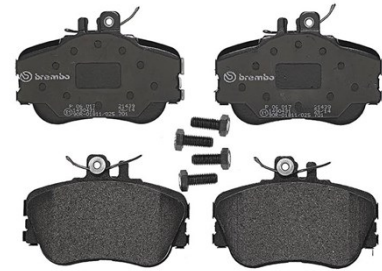

Pads technical data

Axle
Front

WVA
21439

Width
108,2 mm

Thickness
20,3 mm

Height
74,7 mm

Braking system
Lucas

Features
With brake caliper screws

Wear indicator
Prepared

EANCode
8020584050170

Compatible vehicles

MERCEDES-BENZ

Model	Type	Kw	Year
C-CLASS (W202)	C 180 (202.018)	90	03/93 05/00
C-CLASS (W202)	C 180 (202.018)	89	11/94 05/00
C-CLASS (W202)	C 200 (202.020)	100	01/94 05/00
C-CLASS (W202)	C 200 CDI (202.134)	75	03/98 05/00
C-CLASS (W202)	C 200 D (202.120)	55	03/93 05/00
C-CLASS (W202)	C 200 D (202.122)	65	10/96 05/00
C-CLASS (W202)	C 220 (202.022)	110	03/93 05/00
C-CLASS (W202)	C 220 CDI (202.133)	92	09/97 05/00
C-CLASS (W202)	C 220 D (202.021)	55	07/96 05/00
C-CLASS (W202)	C 220 D (202.121)	70	08/93 05/00