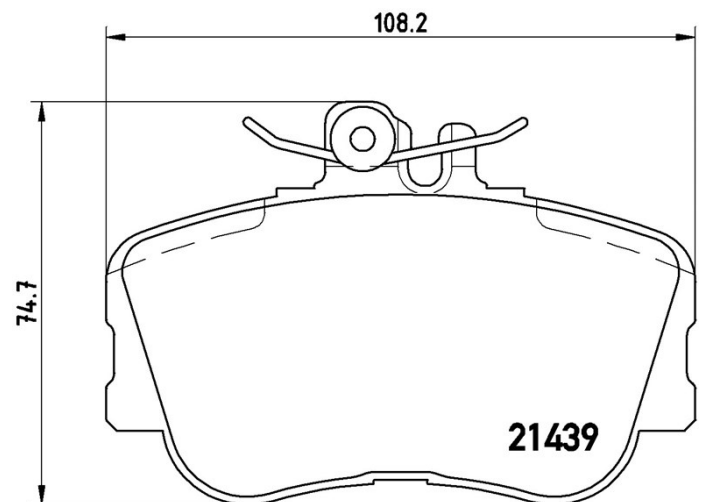

Pads technical data

Axle
Front

WVA
21439

Width
108,2 mm

Thickness
20,3 mm

Height
74,7 mm

Braking system
Lucas

Features
With brake caliper screws

Wear indicator
Prepared

EANCode
8020584050170

Compatible vehicles

MERCEDES-BENZ

Model	Type	Kw	Year
C-CLASS (W202)	C 180 (202.018)	90	03/93 05/00
C-CLASS (W202)	C 180 (202.018)	89	11/94 05/00
C-CLASS (W202)	C 200 (202.020)	100	01/94 05/00
C-CLASS (W202)	C 200 CDI (202.134)	75	03/98 05/00
C-CLASS (W202)	C 200 D (202.120)	55	03/93 05/00
C-CLASS (W202)	C 200 D (202.122)	65	10/96 05/00
C-CLASS (W202)	C 220 (202.022)	110	03/93 05/00
C-CLASS (W202)	C 220 CDI (202.133)	92	09/97 05/00
C-CLASS (W202)	C 220 D (202.021)	55	07/96 05/00
C-CLASS (W202)	C 220 D (202.121)	70	08/93 05/00