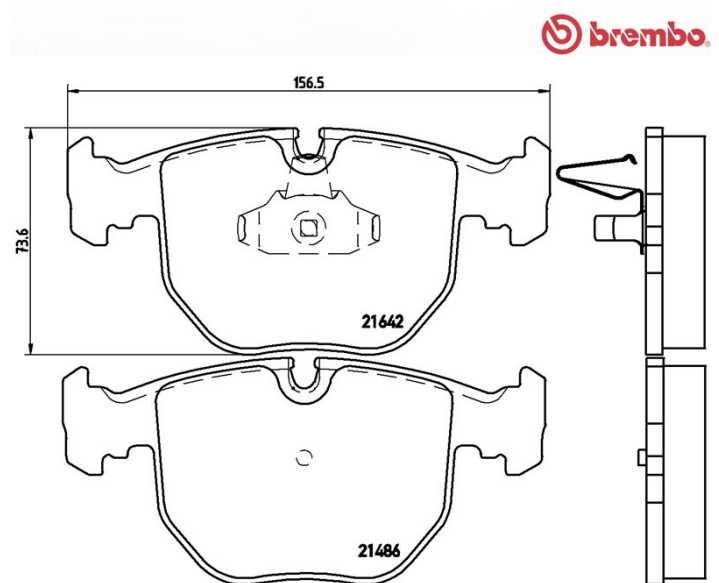

Pads technical data

Axle
Front

WVA
21486, 21642

Width
156,5 mm

Thickness
19,3 mm

Height
73,6 mm

Braking system
Teves

Features

Wear indicator
Prepared

EANCode
8020584050217

Compatible vehicles

ALPINA				
Model	Type	Kw	Year	
B10 (E39)	4.6 V8	255	10/98 09/02	
B10 (E39)	4.6 V8	250	12/96 10/98	
B10 Estate (E39)	4.6 V8	250	01/97 10/98	
B10 Estate (E39)	4.6 V8	255	10/98 09/02	
BMW				
Model	Type	Kw	Year	
5 (E39)	520 d	100	02/00 06/03	
5 (E39)	520 i	125	09/00 06/03	
5 (E39)	525 d	120	02/00 06/03	
5 (E39)	525 i	141	09/00 06/03	