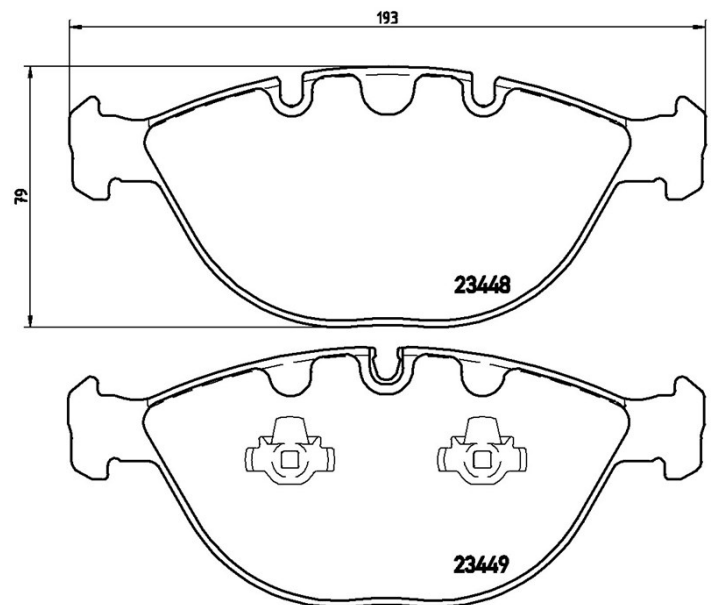

Pads technical data

Axle
Front

WVA
23448, 23449

Width
193 mm

Thickness
20,8 mm

Height
79 mm

Braking system
Teves

Features

Wear indicator
Prepared

EANCode
8020584050286

Compatible vehicles

BMW

Model	Type	Kw	Year
X5 (E53)	4.4 i	235	12/03 09/06
X5 (E53)	4.6 is	255	02/02 12/03
X5 (E53)	4.8 is	265	04/04 09/06

OE Part number

Compatible OE codes