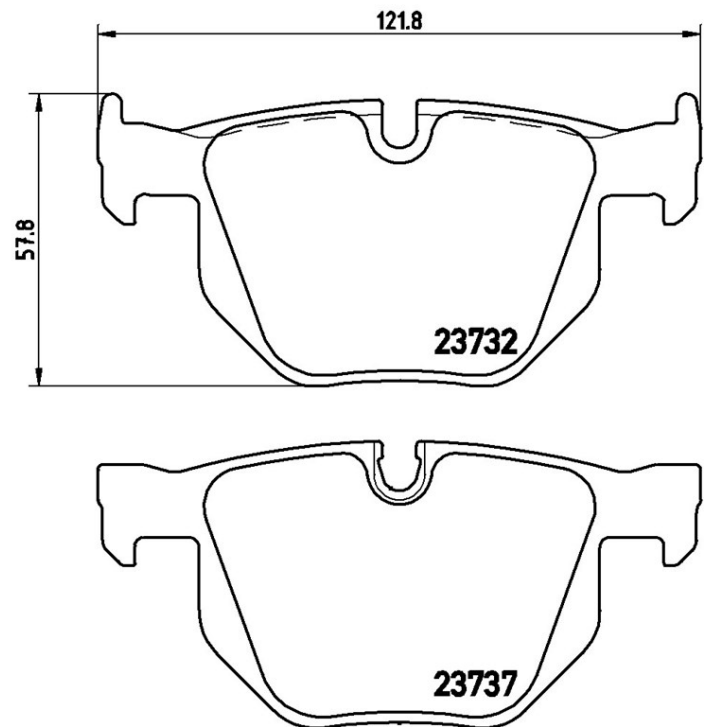

Pads technical data

Axle Rear	WWA 23732, 23737
Width 122 mm	Thickness 17,3 mm
Height 57,9 mm	Braking system Teves
Features	Wear indicator Prepared
EANCode 8020584050330	

Compatible vehicles

BMW

Model	Type	Kw	Year
5 (E60)	520 d	110	09/05 02/07
5 (E60)	520 d	120	09/05 12/09
5 (E60)	520 d	130	09/07 12/09
5 (E60)	520 i	115	04/06 12/09
5 (E60)	520 i	120	12/06 03/10
5 (E60)	520 i	125	07/03 03/10

BMW (BRILLIANCE)

Model	Type	Kw	Year
5 SERIES (E60)	520 i	127	05/04 12/06
5 SERIES (E60)	520 Li	115	06/09 09/10
5 SERIES (E60)	523 i	130	03/05 12/07
5 SERIES (E60)	523 Li	120	01/08 08/10
5 SERIES (E60)	523 Li	130	10/06 12/10
5 SERIES (E60)	525 i	160	01/05 01/06
5 SERIES (E60)	525 i	141	04/04 02/06
5 SERIES (E60)	525 Li	160	11/06 04/10
5 SERIES (E60)	530 i	170	10/03 06/05
5 SERIES (E60)	530 Li	190	11/06 05/10