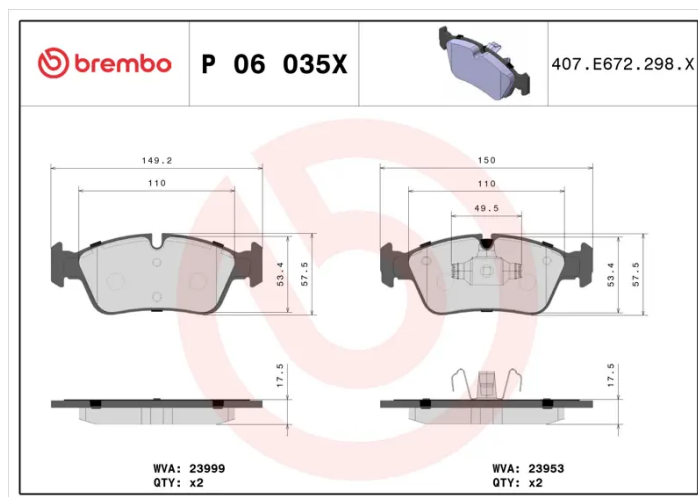

## P 06 035X

The P 06 035X Xtra brake pad is synonymous with reliability

Brembo Xtra brake pads, developed to enhance the advantages of the Xtra and Max discs, are made using the special BRM X L01 compound which consists of more than 30 different components. Compared with the compound used for original-equivalent pads, the new solution assures a higher friction coefficient, which translates to more precise and stable braking, at both high and low temperatures. All this makes for greater driving comfort and improved pedal modularity, without compromising the product's mileage output.

### Technical specifications

EAN code <b>8020584068496</b>	Axle <b>Front</b>	Thickness <b>18 mm</b>
Width <b>150 mm</b>	Height <b>57 mm</b>	Braking system <b>Teves</b>
Wear indicator <b>Prepared for wear indicator</b>	WVA number <b>23935,23999</b>	Accessories <b>With anti-squeal shim</b>