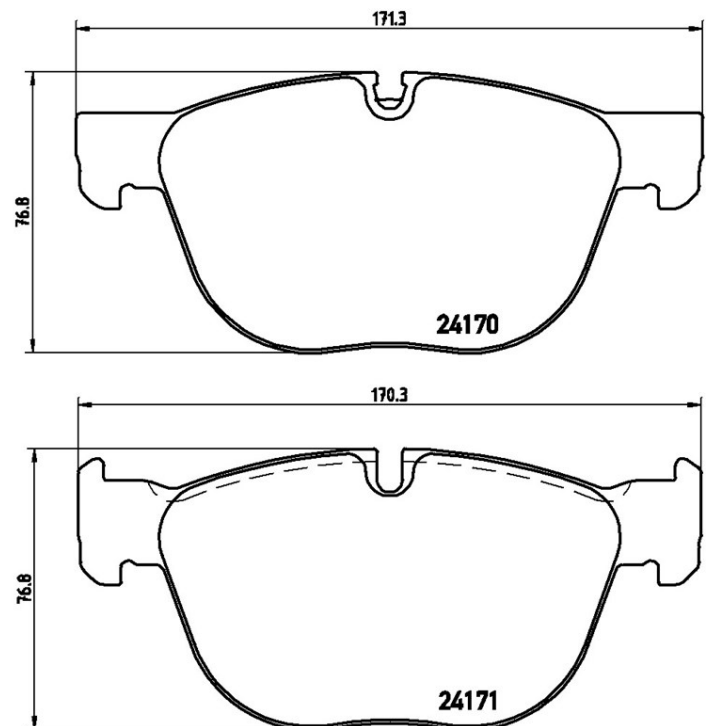

Pads technical data

Axle Front	WVA 24170, 24171
Width 171,3 - 170,3 mm	Thickness 19,7 mm
Height 76,8 mm	Braking system Teves
Features	Wear indicator Prepared

EA NCode
8020584059975

Compatible vehicles

BMW

Model	Type	Kw	Year
X4 (F26)	M 40 i	265	12/15 03/18
X5 (E70)	3.0 d	155	02/07 09/08
X5 (E70)	3.0 d	173	02/07 09/08
X5 (E70)	3.0 sd	210	10/07 09/08
X5 (E70)	3.0 si	200	10/06 09/08
X5 (E70)	4.8 i xDrive	261	10/06 09/08