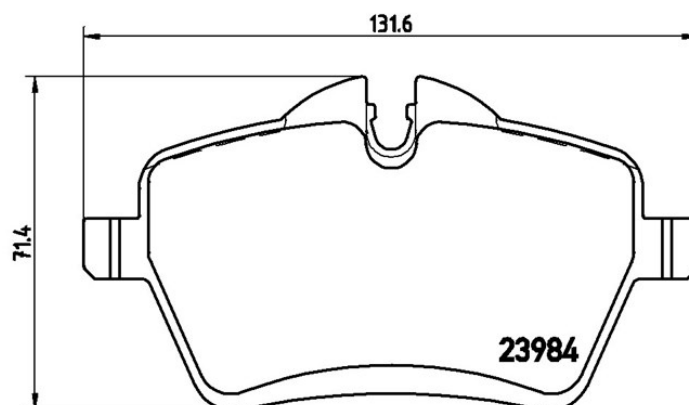

Pads P 06 051X

 **brembo**
AFTERMARKET

Pads technical data

Axle Front	WVA 23984, 23985
Width 131,6 mm	Thickness 18,0 mm
Height 62,5 - 71,4 mm	Braking system Lucas
Features	Wear indicator Prepared
EANCode 8020584068564	