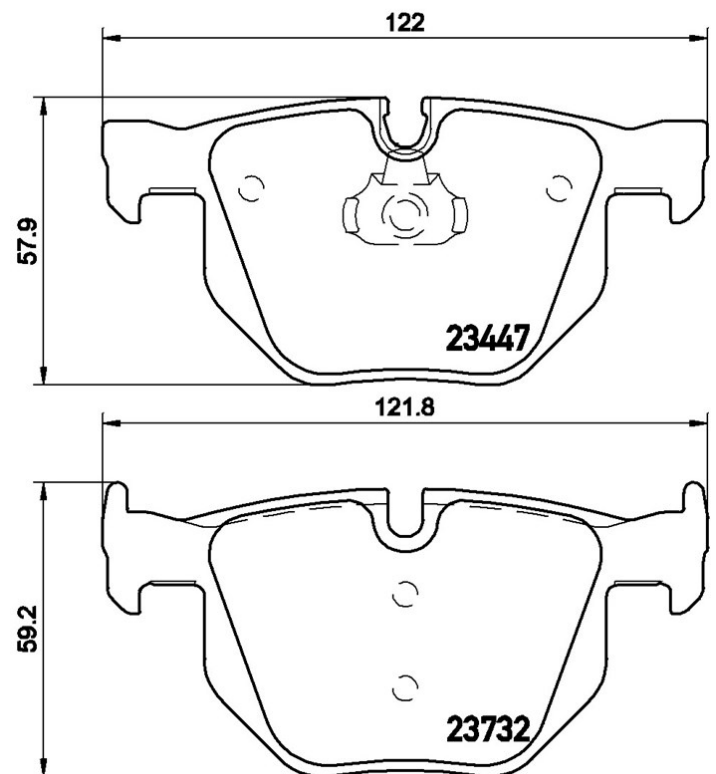

Pads technical data

Axle
Rear

WVA
23447, 23732

Width
122 - 123,2 mm

Thickness
17,3 mm

Height
58 - 59,2 mm

Braking system
Teves

Features
With piston clip

Wear indicator
Prepared

EANCode
8020584090206

Compatible vehicles

BMW				
Model	Type	Kw	Year	
X5 (E70)	3.0 d	155	02/07 09/08	
X5 (E70)	3.0 d	173	02/07 09/08	
X5 (E70)	3.0 si	200	02/06 09/08	
X5 (E70)	xDrive 30 d	180	04/10 07/13	
X5 (E70)	xDrive 30 d	173	10/08 03/10	
X5 (E70)	xDrive 30 d	155	10/08 07/13	

BMW	34216857108
-----	-------------

BMW	34216868497
-----	-------------