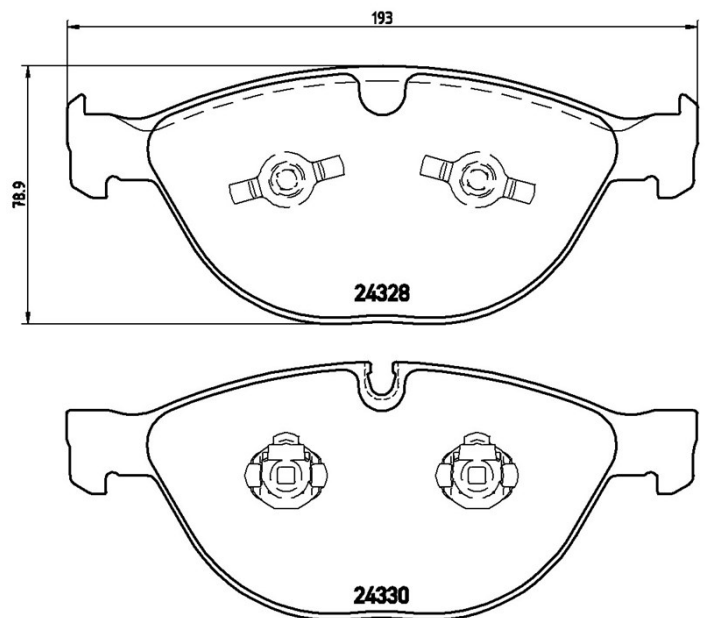

Pads technical data

Axle
Front

WVA
24328, 24330

Width
193 mm

Thickness
20,8 mm

Height
78,9 mm

Braking system
Teves

Features
With piston clip

Wear indicator
Prepared

EANCode
8020584090305

Compatible vehicles

BMW

Model	Type	Kw	Year
5 (E60)	M5	373	09/04 03/10
5 Touring (E61)	M5	373	02/07 12/10
6 (E63)	M	373	09/05 07/10
6 Convertible (E64)	M	373	07/06 07/10

JAGUAR

Model	Type	Kw	Year
XK Coupe (X150)	5.0 XKR	390	09/10 07/14

OE Part number

Compatible OE codes

BMW	34110300361
-----	-------------

BMW	34112284065
-----	-------------

BMW	34116764312
-----	-------------