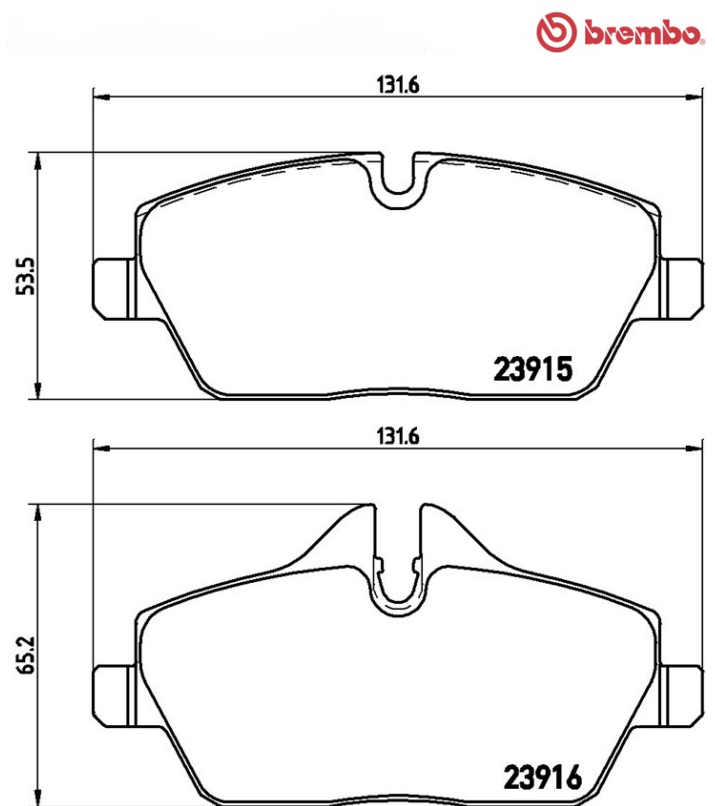

Pads technical data

Axle
Front

Width
131,6 mm

Height
53,5 - 65,0 mm

Features
With accessories
With brake caliper screws

EANCode
8020584090312

WVA
23915, 23916

Thickness
17,8 mm

Braking system
Lucas

Wear indicator
Prepared

Compatible vehicles

MINI				
Model	Type	Kw	Year	
MINI (F55)	Cooper	100	09/13 -	
MINI (F55)	Cooper D	85	10/13 -	
MINI (F55)	One	75	05/14 10/17	
MINI (F55)	One D	70	02/14 -	
MINI (F55)	One First	55	06/14 10/17	
MINI (F56)	Cooper	100	12/13 -