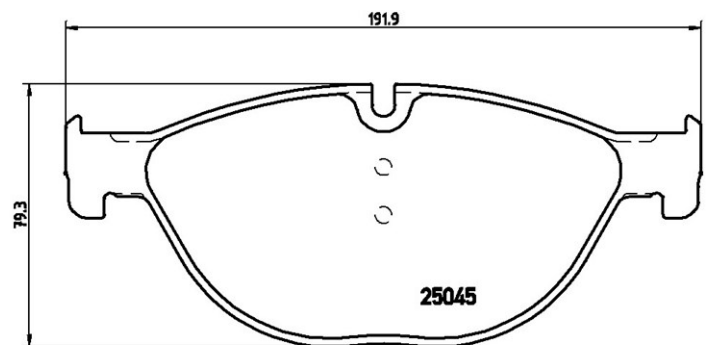

Pads technical data

Axle
Front

WVA
25045, 25046

Width
191,9 - 192,8 mm

Thickness
19,3 mm

Height
79,35 mm

Braking system
Teves

Features

Wear indicator
Prepared

EANCode
8020584102701

brembo

Compatible vehicles

ALPINA

Model	Type	Kw	Year
B7 (F01, F02)	BITURBO	373	03/09 06/12

BMW

Model	Type	Kw	Year
5 (F10)	520 d xDrive	151	07/14 10/16
5 (F10)	525 d	150	03/10 08/11
5 (F10)	525 d	155	09/11 10/16