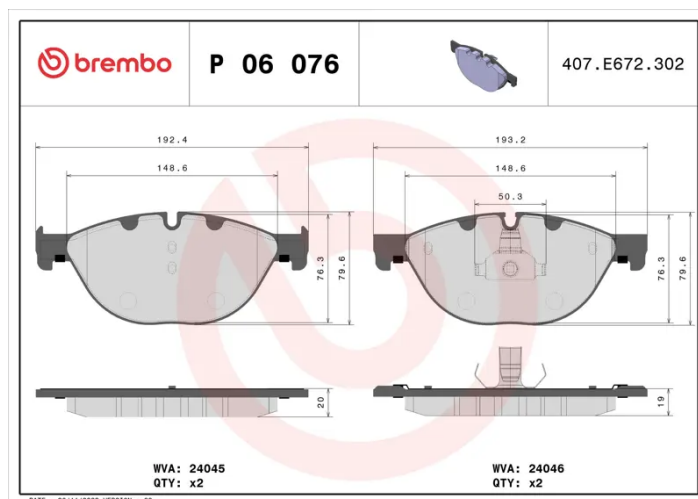

BRAKE PAD

P 06 076

The P 06 076 brake pad is synonymous with reliability

The Brembo brake pad guarantees ultimate safety when braking thanks to the use of more than 100 different compounds, designed according to the type of vehicle and use. Stopping distances reduced to a minimum, maximum driving comfort and silent operation are the most important features of Brembo materials. Brembo brake pads are supplied together with an extensive range of accessories and assembly kits for professional-standard installation.

- ✓ OE-equivalent
- ✓ Brembo quality
- ✓ ECE-R90 certificate
- ✓ Safety
- ✓ Performance
- ✓ Comfort
- ✓ With accessories

Technical specifications

EAN code 8020584102701	Axle Front	Thickness 19 mm
Width 192 mm	Height 79 mm	Braking system Teves
Wear indicator Prepared for wear indicator	WVA number 25045,25046	Accessories With accessories With anti-squeal shim With piston clip