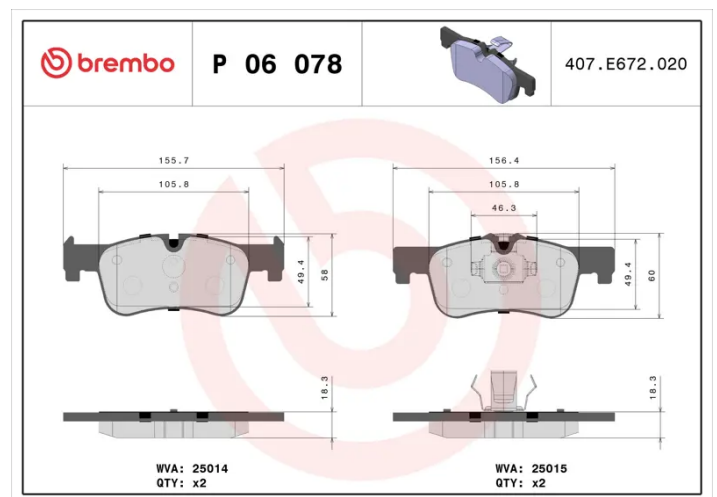

BRAKE PAD

P 06 078

The P 06 078 brake pad is synonymous with reliability

The Brembo brake pad guarantees ultimate safety when braking thanks to the use of more than 100 different compounds, designed according to the type of vehicle and use. Stopping distances reduced to a minimum, maximum driving comfort and silent operation are the most important features of Brembo materials. Brembo brake pads are supplied together with an extensive range of accessories and assembly kits for professional-standard installation.

- ✓ OE-equivalent
- ✓ Brembo quality
- ✓ ECE-R90 certificate
- ✓ Safety
- ✓ Performance
- ✓ Comfort
- ✓ With accessories

Technical specifications

EAN code 8020584102725	Axle Front	Thickness 18 mm
Width 156 mm	Height 58 mm	Braking system Teves
Wear indicator Prepared for wear indicator	WVA number 25014,25015	Accessories With accessories With anti-squeal shim With piston clip