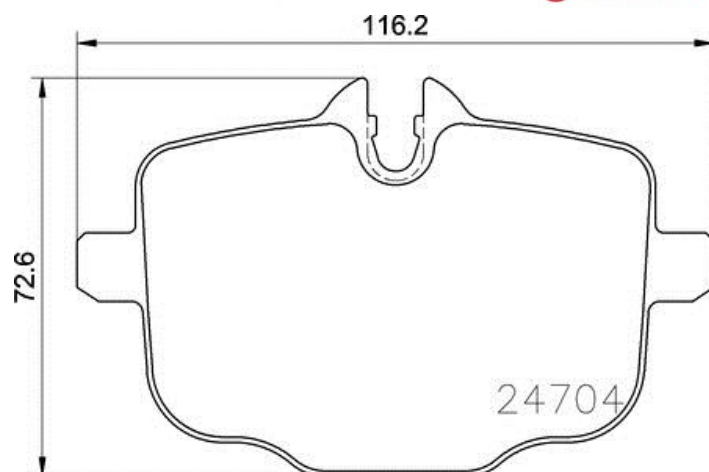

Compatible vehicles

BMW

Model	Type	Kw	Year
5 (G30, F90)	525 d	170	07/17 -