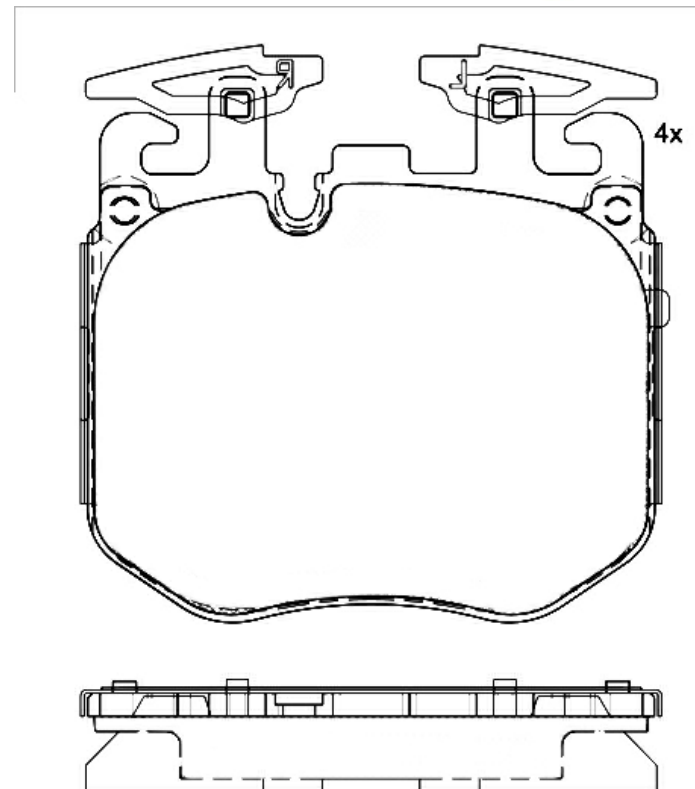

Pads P 06 106

Pads technical data

Axle
Front

WWA
22392

Width
124,9 mm

Thickness
19,6 mm

Height
117,3 mm

Braking system
Brembo

Features
With counterweights

Wear indicator
Prepared

EANCode
8020584087343

Compatible vehicles

ALPINA

Model	Type	Kw	Year
B7 (G12)	BITURBO All-wheel Drive	447	02/16 -

BMW

Model	Type	Kw	Year
5 (G30, F90)	520 i	155	07/17 -