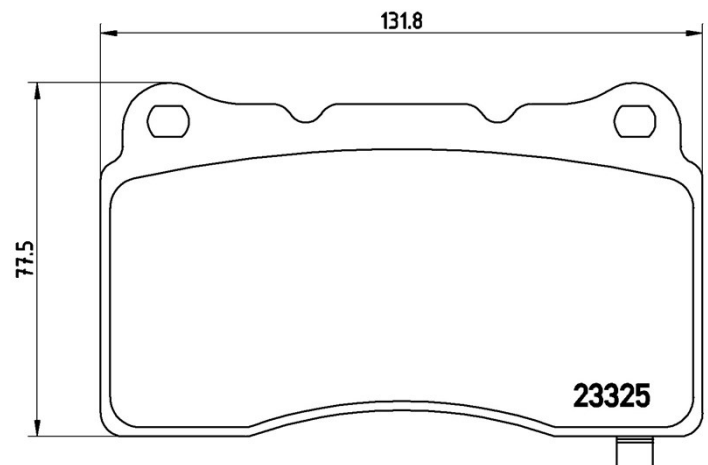

Pads technical data

Axle
Front, Rear

WVA
23325

Width
131,8 mm

Thickness
15 mm

Height
77,5 mm

Braking system
Brembo

Features

Wear indicator
Acoustic

EA NCode
8020584090381

Compatible vehicles

CADILLAC

Model	Type	Kw	Year
ATS	2.0	203	02/13 -
ATS	2.0 AWD	203	02/13 -
CTS	5.7 V	298	01/04 12/05
CTS	5.7 V8	294	03/05 09/07
CTS	6.0	298	09/05 09/07
STS	3.6	189	05/05 12/07
STS	3.6 VVT AWD	225	01/05 12/07
STS	4.4 Kompressor	350	09/05 12/07
STS	4.4 Kompressor AWD	350	09/05 12/07
STS	4.6	239	05/05 12/07
STS	4.6 AWD	239	09/04 12/05