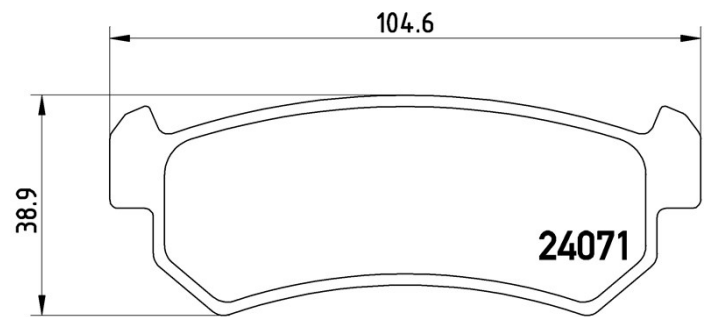

Compatible vehicles

BUICK

Model	Type	Kw	Year
EXCELLE	1.6	78	04/03 -
EXCELLE	1.8	90	08/03 -

BUICK (SGM)

Model	Type	Kw	Year
EXCELLE	1.6	78	08/03 05/08
EXCELLE Estate	1.8	88	01/04 12/13
EXCELLE HRV Hatchback	1.6	78	10/04 12/13

CHEVROLET

Model	Type	Kw	Year
LACETTI (J200)	1.4 16V	70	03/05 -
LACETTI (J200)	1.6	80	03/05 -
LACETTI (J200)	1.8	90	03/05 -
LACETTI (J200)	1.8	67	03/05 12/09