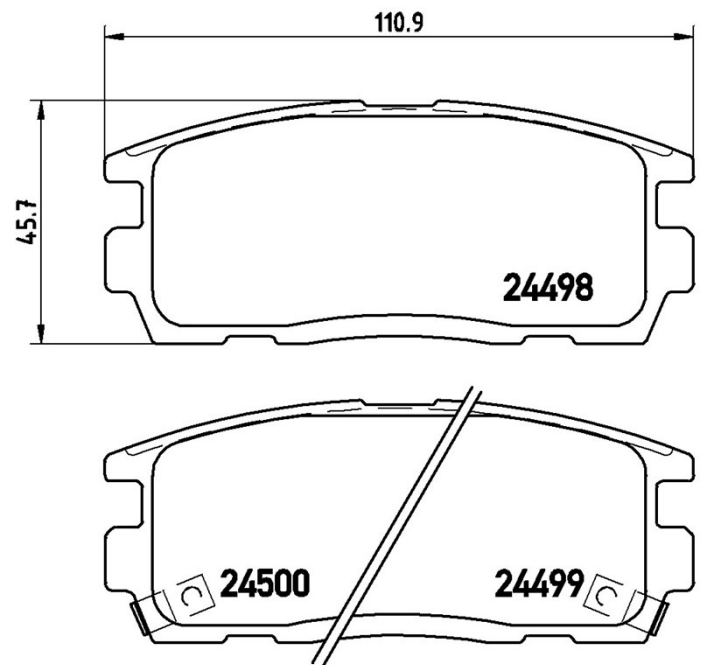

Pads technical data

Axle
Rear

WVA
24498, 24499, 24500

Width
110,9 mm

Thickness
15,4 mm

Height
45,7 mm

Braking system
Mando

Features

Wear indicator
Acoustic

EA NCode
8020584060032

Compatible vehicles

CHEVROLET

Model	Type	Kw	Year
CAPTIVA (C100, C140)	2.0 D	125	01/16 -
CAPTIVA (C100, C140)	2.0 D	120	01/11 -
CAPTIVA (C100, C140)	2.0 D	110	09/07 -
CAPTIVA (C100, C140)	2.0 D	93	10/06 -
CAPTIVA (C100, C140)	2.0 D 4WD	120	01/11 -
CAPTIVA (C100, C140)	2.0 D 4WD	93	10/06 -
CAPTIVA (C100, C140)	2.0 D 4WD	110	10/06 -
CAPTIVA (C100, C140)	2.2 D	120	03/11 -